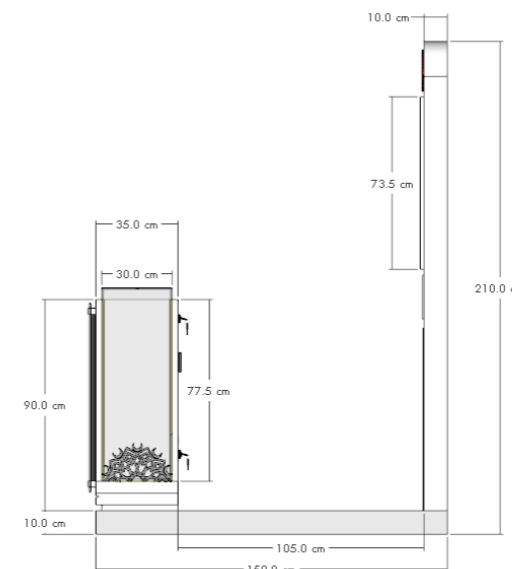

Backwall:

size: 1.6m x 10cm x 2m

acrylic cut out 3mm  
black and red

light box  
with graphics  
size: 147cm x 73.5cm

donation box

Acrylic 3mm  
table top cover

acrylic clear  
cover 3mm

tv screen  
60"

## Qatar Red Crescent/Booth

Client:

**QUANTITY: 3PCS**

BOOTH PANELS:

Platform:  
size: 1.6m x 1.5m x 10cm

Finishing:  
white painted

Table:

size: 1.6m x 35cm x 90cm

Backwall:

size: 1.6m x 10cm x 2m

Accessories  
cabinet lock

Accessories  
LED screen

Accessories  
60" tv

inside shelves

front view

side view

## Perspective Render views

Details: kiosk stand size: 1.6m x 1.5m x 2.10m