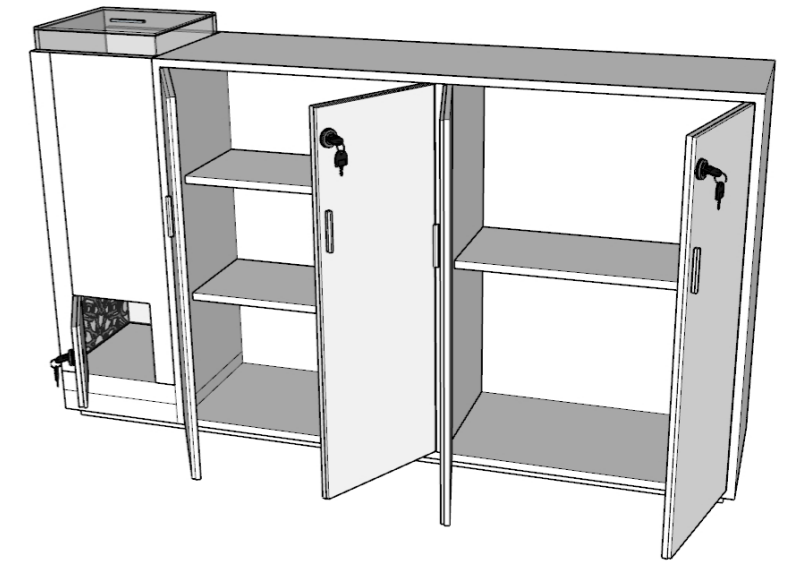

Details: kiosk stand size: 1.6m x 1.5m x 2.10m

Qatar Red Crescent/Booth

Client:

BOOTH PANELS:
reception jtable :
size: 1.6m x 35cm x 95cm

Finishing:
white painted

QUANTITY: 3PCS

FRONT VIEW