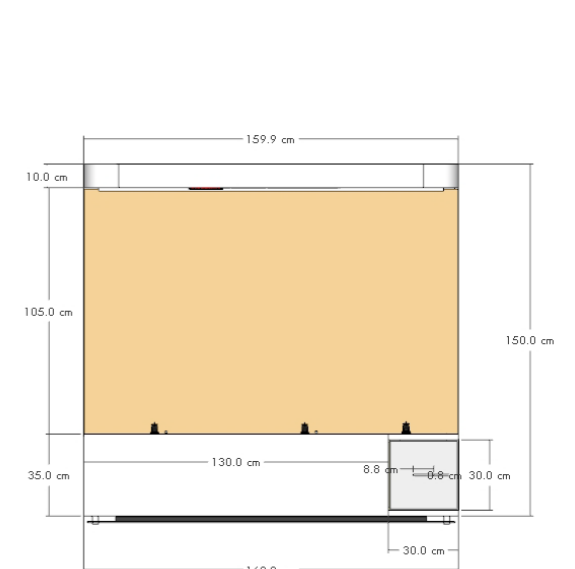

Backwall:

size: 1.6m x 10cm x 2m

acrylic cut out 3mm  
black and red

light box  
with graphics  
size: 147cm x 73.5cm

donation box

Acrylic 3mm  
table top cover

acrylic clear  
cover 3mm

tv screen  
60"

## Qatar Red Crescent/Booth

Client:

**QUANTITY: 3PCS**

BOOTH PANELS:

Platform:  
size: 1.6m x 1.5m x 10cm

Finishing:  
white painted

Table:

size: 1.6m x 35cm x 90cm

Backwall:

size: 1.6m x 10cm x 2m

Accessories  
cabinet lock

Accessories  
LED screen

Accessories  
60" tv

inside shelves

front view

side view

## Perspective Render views

Details: kiosk stand size: 1.6m x 1.5m x 2.10m