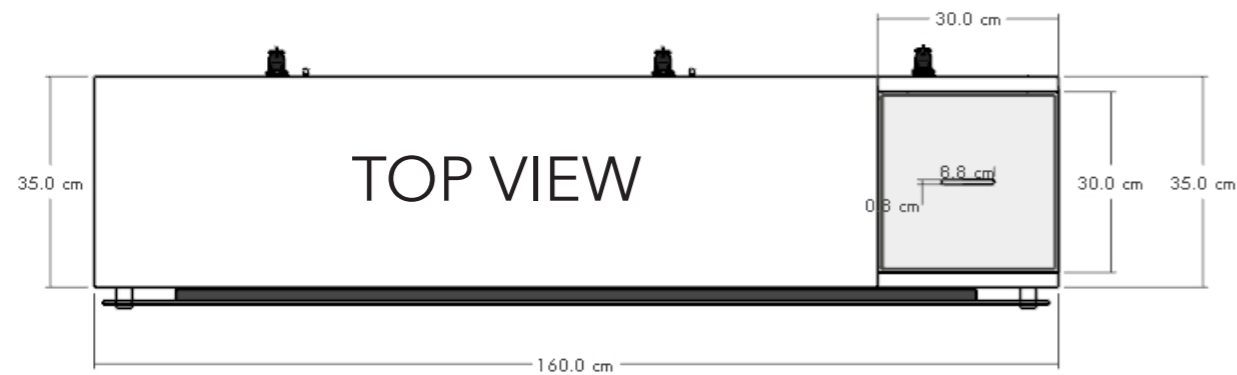

Details: kiosk stand size: 1.6m x 1.5m x 2.10m

Qatar Red Crescent/Booth

Client:

BOOTH PANELS:
reception jtable :
size: 1.6m x 35cm x 95cm

Finishing:
white painted

QUANTITY: 3PCS

FRONT VIEW