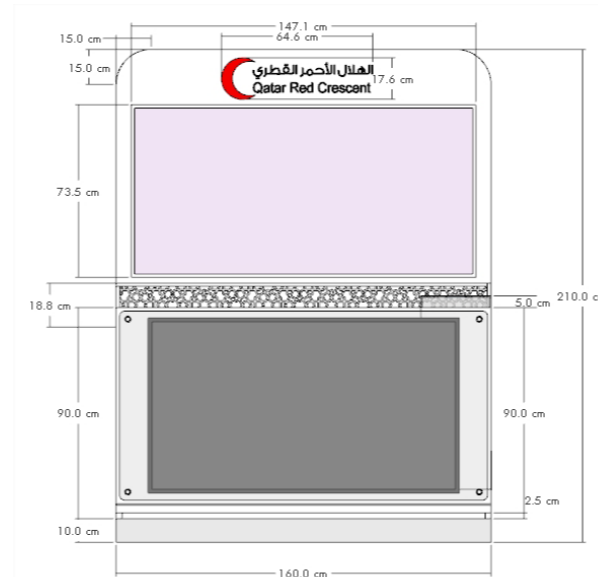

## Qatar Red Crescent/Booth

Client:

**QUANTITY: 3PCS**

BOOTH PANELS:

Platform:  
size: 1.6m x 1.5m x 10cm

Finishing:  
white painted

Table:

size: 1.6m x 35cm x 90cm

Backwall:

size: 1.6m x 10cm x 2m

Accessories  
cabinet lock

Accessories  
LED screen

Accessories  
60" tv

inside shelves

front view

side view

top view