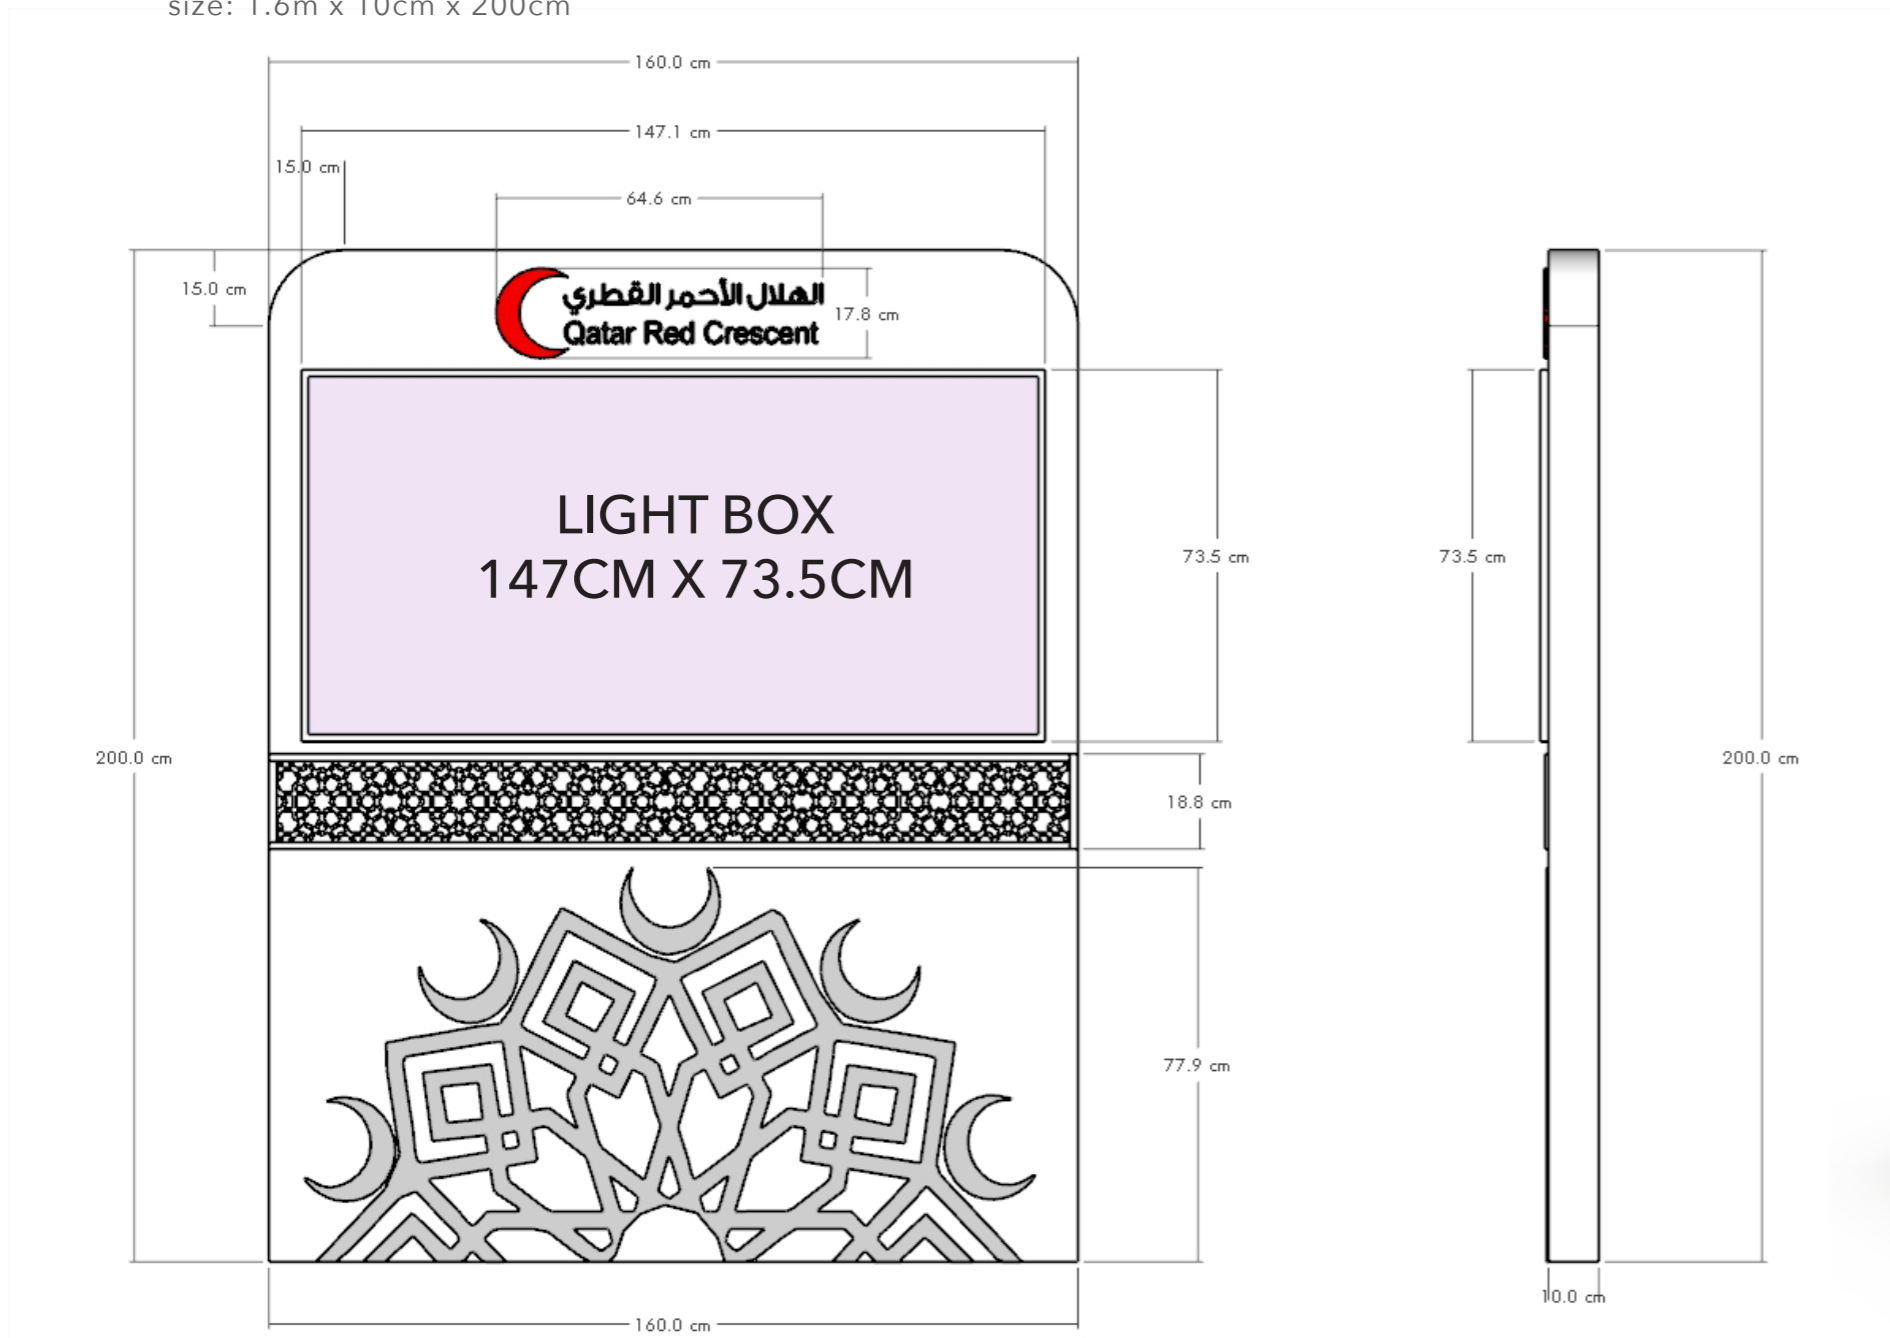

Backwall:

size: 1.6m x 10cm x 2m

acrylic cut out 3mm  
black and red

light box  
with graphics  
size: 147cm x 73.5cm

donation box

Acrylic 3mm  
table top cover

acrylic clear  
cover 3mm

tv screen  
60"

Backwall:

size: 1.6m x 10cm x 2m

Accessories  
cabinet lock

Accessories  
LED screen

Accessories  
60" tv

inside shelves

front view

side view

## Perspective Render views

Details: kiosk stand size: 1.6m x 1.5m x 2.10m

# Qatar Red Crescent/Booth

Client:  الهلال الأحمر القطري  
Qatar Red Crescent

BOOTH PANELS:  
Backwall:  
size: 1.6m x 10cm x 200cm

Finishing:  
white painted

**QUANTITY: 3PCS**

FRONT VIEW

SIDE VIEW