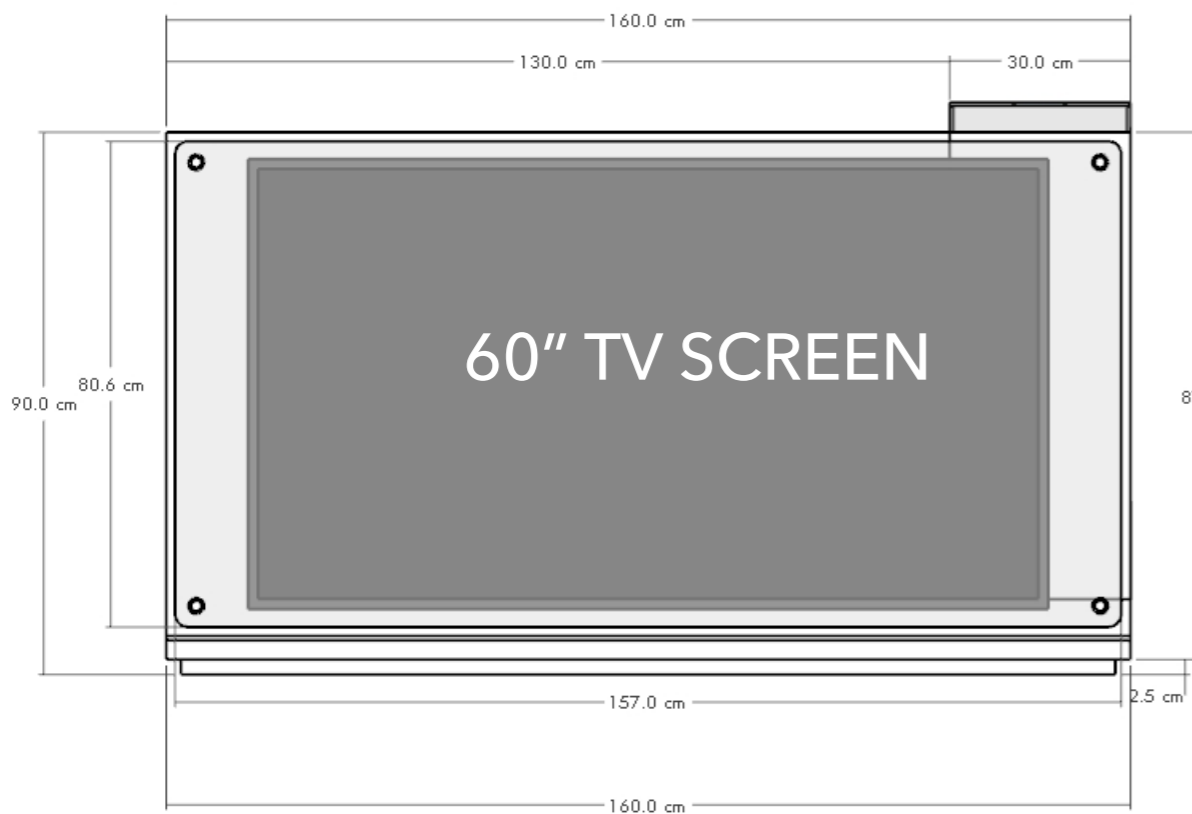

Backwall:

size: 1.6m x 10cm x 2m

acrylic cut out 3mm  
black and red

light box  
with graphics  
size: 147cm x 73.5cm

donation box

Acrylic 3mm  
table top cover

acrylic clear  
cover 3mm

tv screen  
60"

Backwall:

size: 1.6m x 10cm x 2m

Accessories  
cabinet lock

Accessories  
LED screen

Accessories  
60" tv

inside shelves

front view

side view

# Qatar Red Crescent/Booth

Client:

BOOTH PANELS:  
reception jtable :  
size: 1.6m x 35cm x 95cm

Finishing:  
white painted

**QUANTITY: 3PCS**

FRONT VIEW

REAR VIEW

Accessories cabinet lock

## Perspective Render views

Details: kiosk stand size: 1.6m x 1.5m x 2.10m