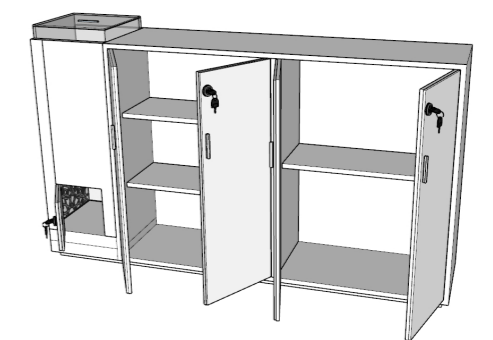

Backwall:

size: 1.6m x 10cm x 2m

Accessories  
cabinet lock

Accessories  
LED screen

Accessories  
60" tv

inside shelves

front view

side view