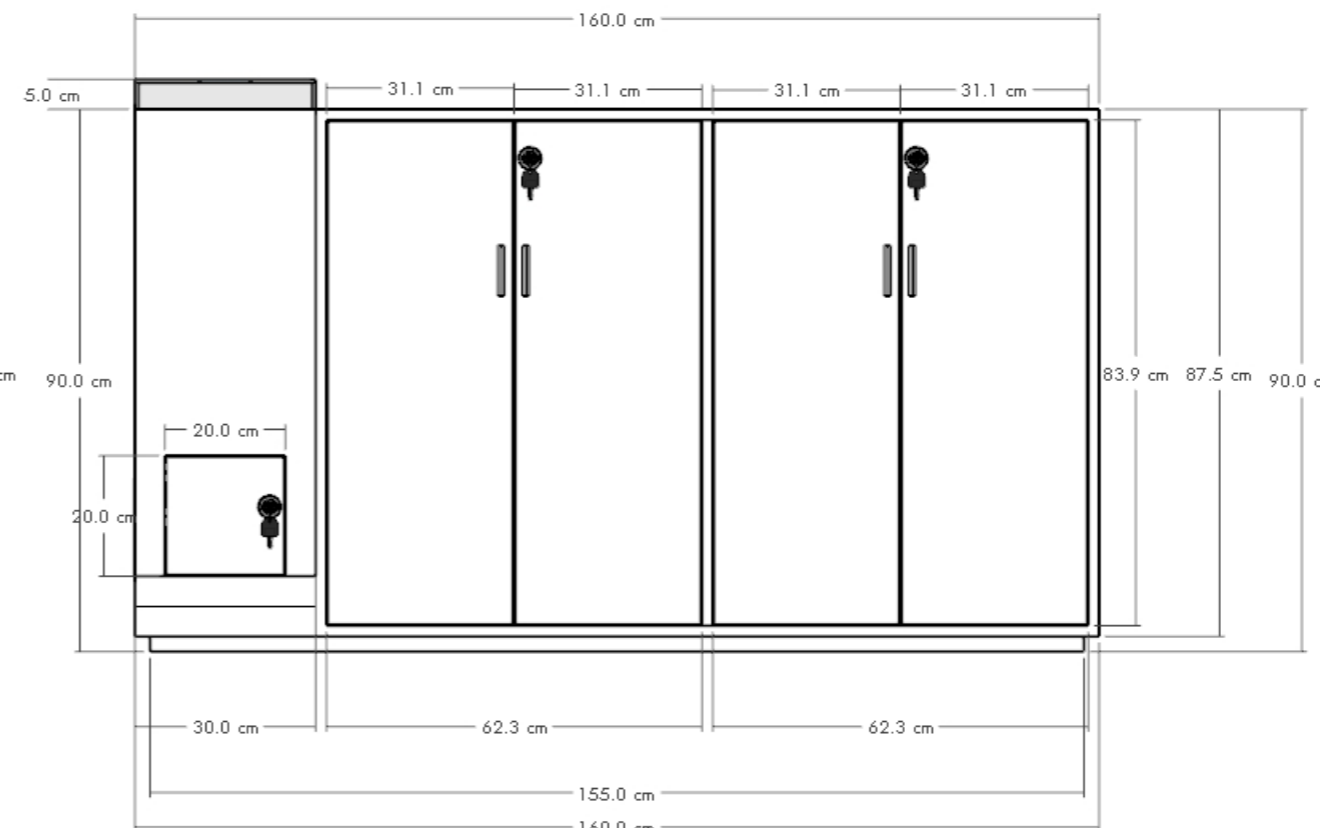

Backwall:

size: 1.6m x 10cm x 2m

Accessories  
cabinet lock

Accessories  
LED screen

Accessories  
60" tv

inside shelves

front view

side view

# Qatar Red Crescent/Booth

Client:

BOOTH PANELS:  
reception jtable :  
size: 1.6m x 35cm x 95cm

Finishing:  
white painted

**QUANTITY: 3PCS**

FRONT VIEW

REAR VIEW

Accessories cabinet lock

## Perspective Render views

Details: kiosk stand size: 1.6m x 1.5m x 2.10m