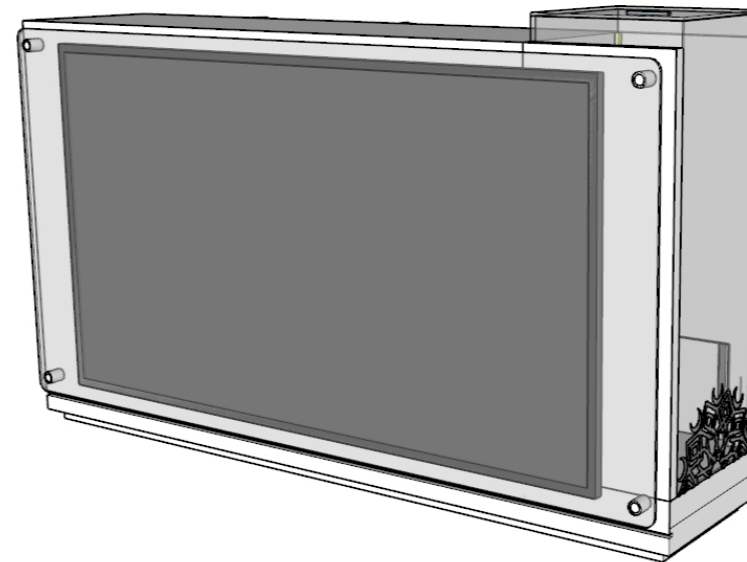

Details: kiosk stand size: 1.6m x 1.5m x 2.10m

Qatar Red Crescent/Booth

Client:

BOOTH PANELS:
reception jtable :
size: 1.6m x 35cm x 95cm

Finishing:
white painted

QUANTITY: 3PCS

FRONT VIEW