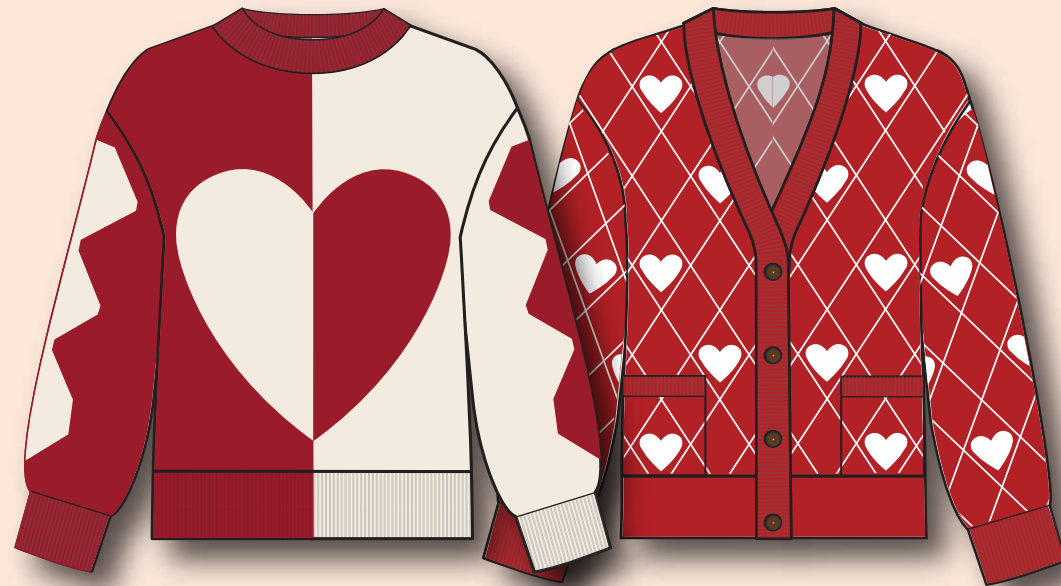

MODERN ROMANCE

Playful heart graphics reworked through clean knits and elevated silhouettes.

Juniors Knitwear
HOL 26 Transition