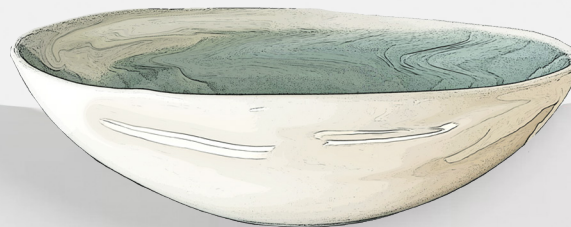

JAPANDI - BOWL

Front

21cm

0,3mm edge
in Atrium White

10cm

7cm

Semi-rounded
concave

Back

etico

Engraved logo

* Slight size variations do to the fact that each piece is handcrafted.

6cm