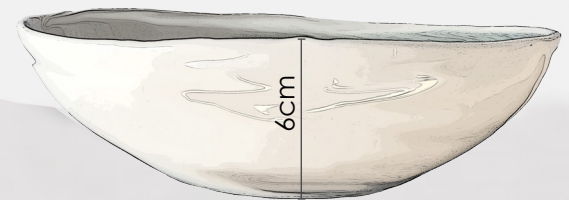

JAPANDI - BOWL

Front

21cm

0,3mm edge
in Atrium White

10cm

7cm

Semi-rounded
concave

Back

etico

Engraved logo

* Slight size variations do to the fact that each piece is handcrafted.

6cm