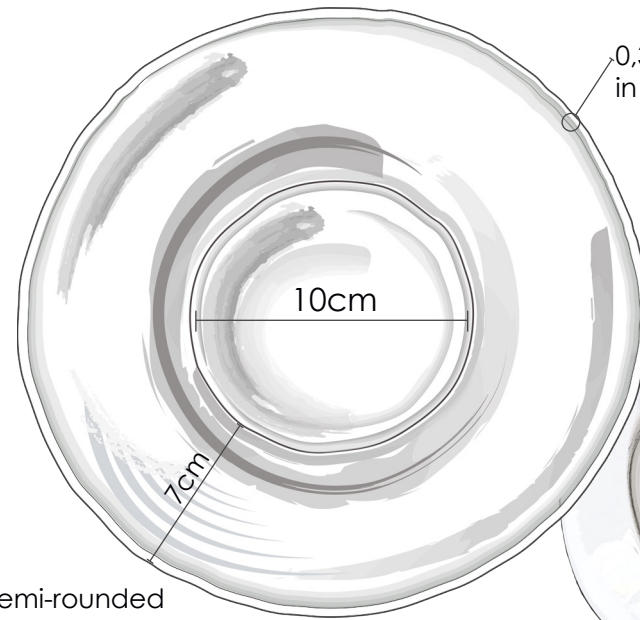

JAPANDI - BOWL

Front

21cm

0,3mm edge
in Atrium White

10cm

7cm

Semi-rounded
concave

Back

etico

Engraved logo

* Slight size variations do to the fact that each piece is handcrafted.

6cm