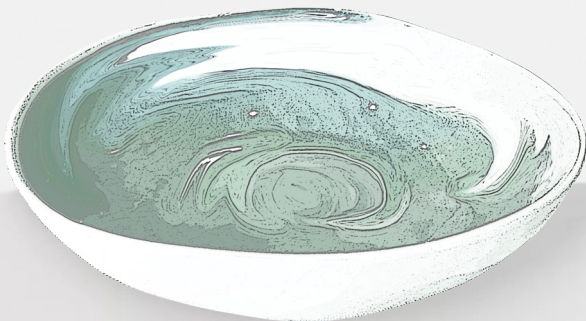

JAPANDI - BOWL

Front

21cm

0,3mm edge
in Atrium White

10cm

7cm

Semi-rounded
concave

Back

etico

Engraved logo

* Slight size variations do to the fact that each piece is handcrafted.

6cm