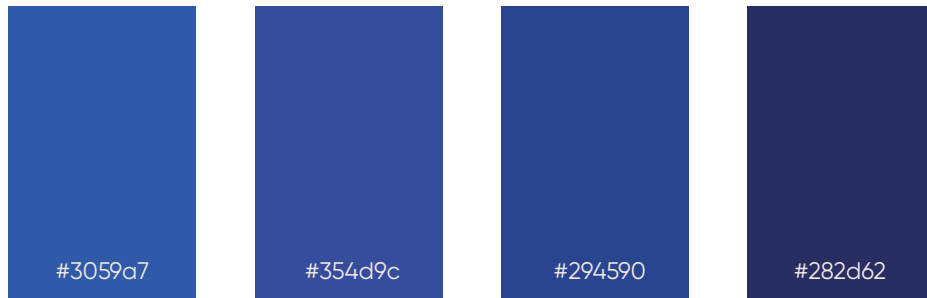

COLOR ALTERNATIVE

COLOR PALETTE

LOGO DEVELOPMENT 2026

COLOR ALTERNATIVE

COLOR PALETTE

LOGO DEVELOPMENT 2026

COLOR ALTERNATIVE

OPTION 02

GOLD ALTERNATIVE

LOGO DEVELOPMENT 2026

OPTION 02

DORÉ

LOGO DEVELOPMENT 2026

COLOR PALETTE

LOGO DEVELOPMENT 2026

COLOR ALTERNATIVE

COLOR PALETTE

LOGO DEVELOPMENT 2026

COLOR ALTERNATIVE

DORÉ

The logo consists of a stylized 'D' symbol above the word 'DORÉ'. The 'D' is formed by two overlapping curved lines. The word 'DORÉ' is in a serif font with an accent over the 'E'. The entire logo is rendered in a dark red color on a white background.