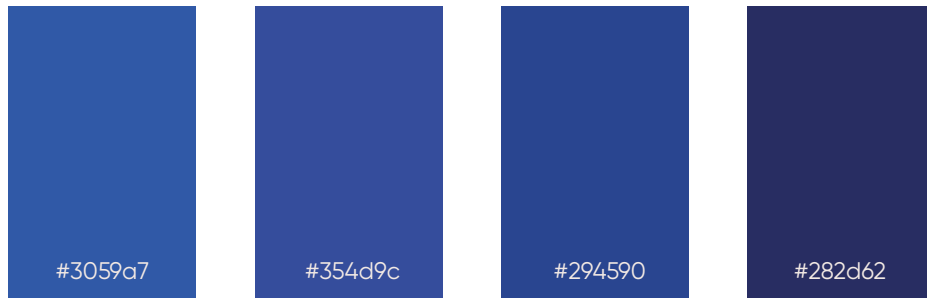

COLOR PALETTE

LOGO DEVELOPMENT 2026

COLOR ALTERNATIVE

DORÉ

The logo consists of a stylized 'D' symbol above the word 'DORÉ'. The 'D' is formed by two overlapping curved lines. The word 'DORÉ' is in a serif font with an accent over the 'E'. The entire logo is rendered in a dark red color on a white background.

COLOR PALETTE

LOGO DEVELOPMENT 2026

COLOR ALTERNATIVE

MAISON
doré

MAISON
doré

LOGO DEVELOPMENT 2026

COLOR PALETTE

LOGO DEVELOPMENT 2026

COLOR ALTERNATIVE

MAISON
doré

MAISON
doré

LOGO DEVELOPMENT 2026

GOLD ALTERNATIVE

MAISON
doré

MAISON
doré

LOGO DEVELOPMENT 2026