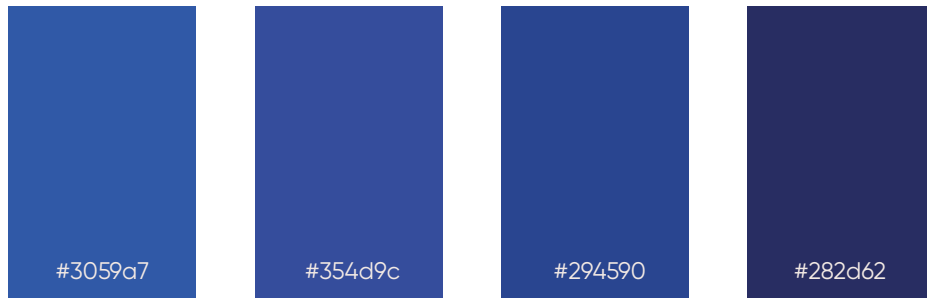

COLOR PALETTE

LOGO DEVELOPMENT 2026