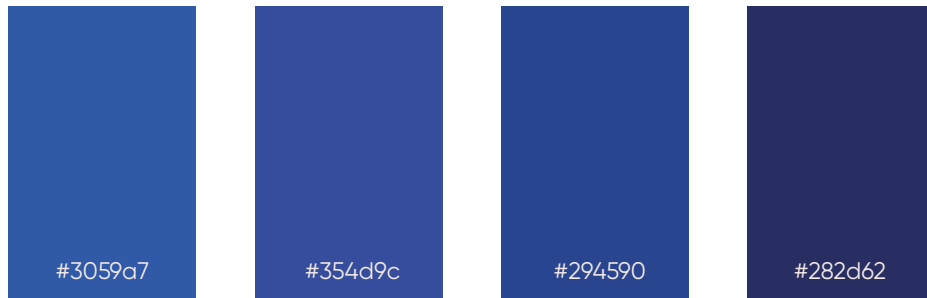

COLOR PALETTE

LOGO DEVELOPMENT 2026

COLOR ALTERNATIVE

COLOR PALETTE

LOGO DEVELOPMENT 2026

COLOR ALTERNATIVE

LOGO DEVELOPMENT 2026

GOLD ALTERNATIVE