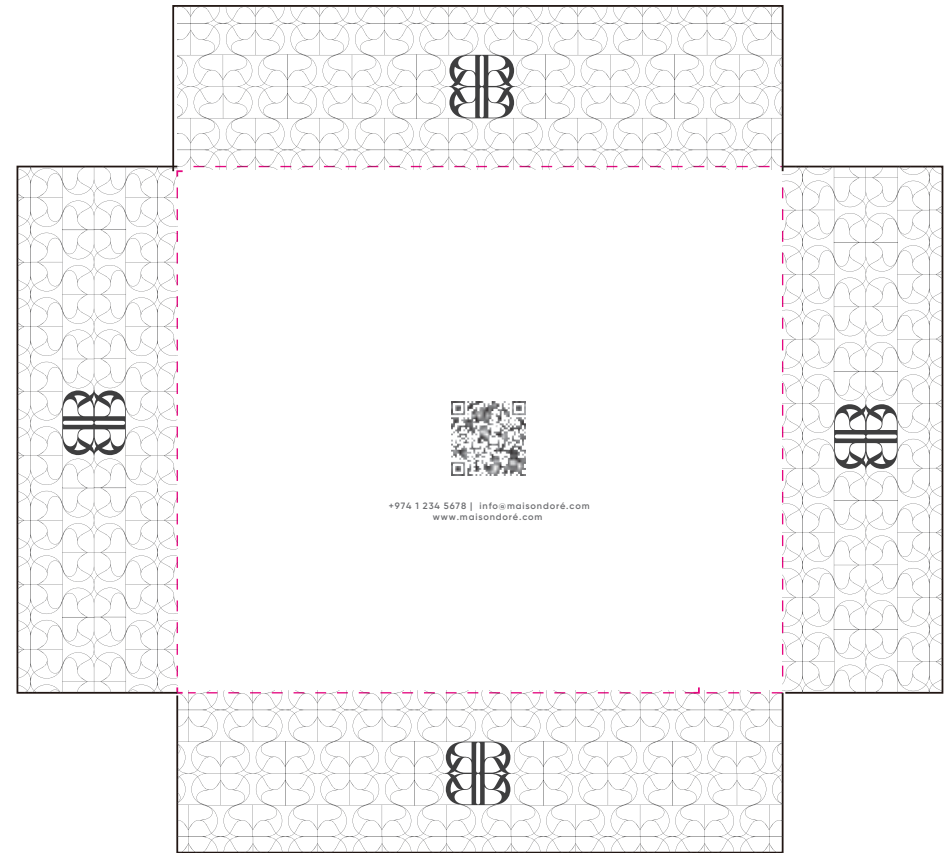

MAISON DORÉ

MAISON DORÉ

BUSINESS CARD OPTIONS

SQUARE 6x6cm

front

STANDARD 8.5x5.5cm

front

LOGO UV Varnish

A4 ENVELOPE

MAISON DORÉ

+974 1 234 5678 | info@maisondoré.com
www.maisondoré.com

BOUTIQUE BAG WHITE WITH BLACK CHARCOAL ON SIDE 50x25 CM

BAG RIBBON CHARCOAL BLACK WITH PATTERN

BOUTIQUE BOX 23x20

TOP

BOTTOM

WHITE RIBBON WITH CBLACK PATTERN

BOX

BOX & RIBBON

PAPER WRAP