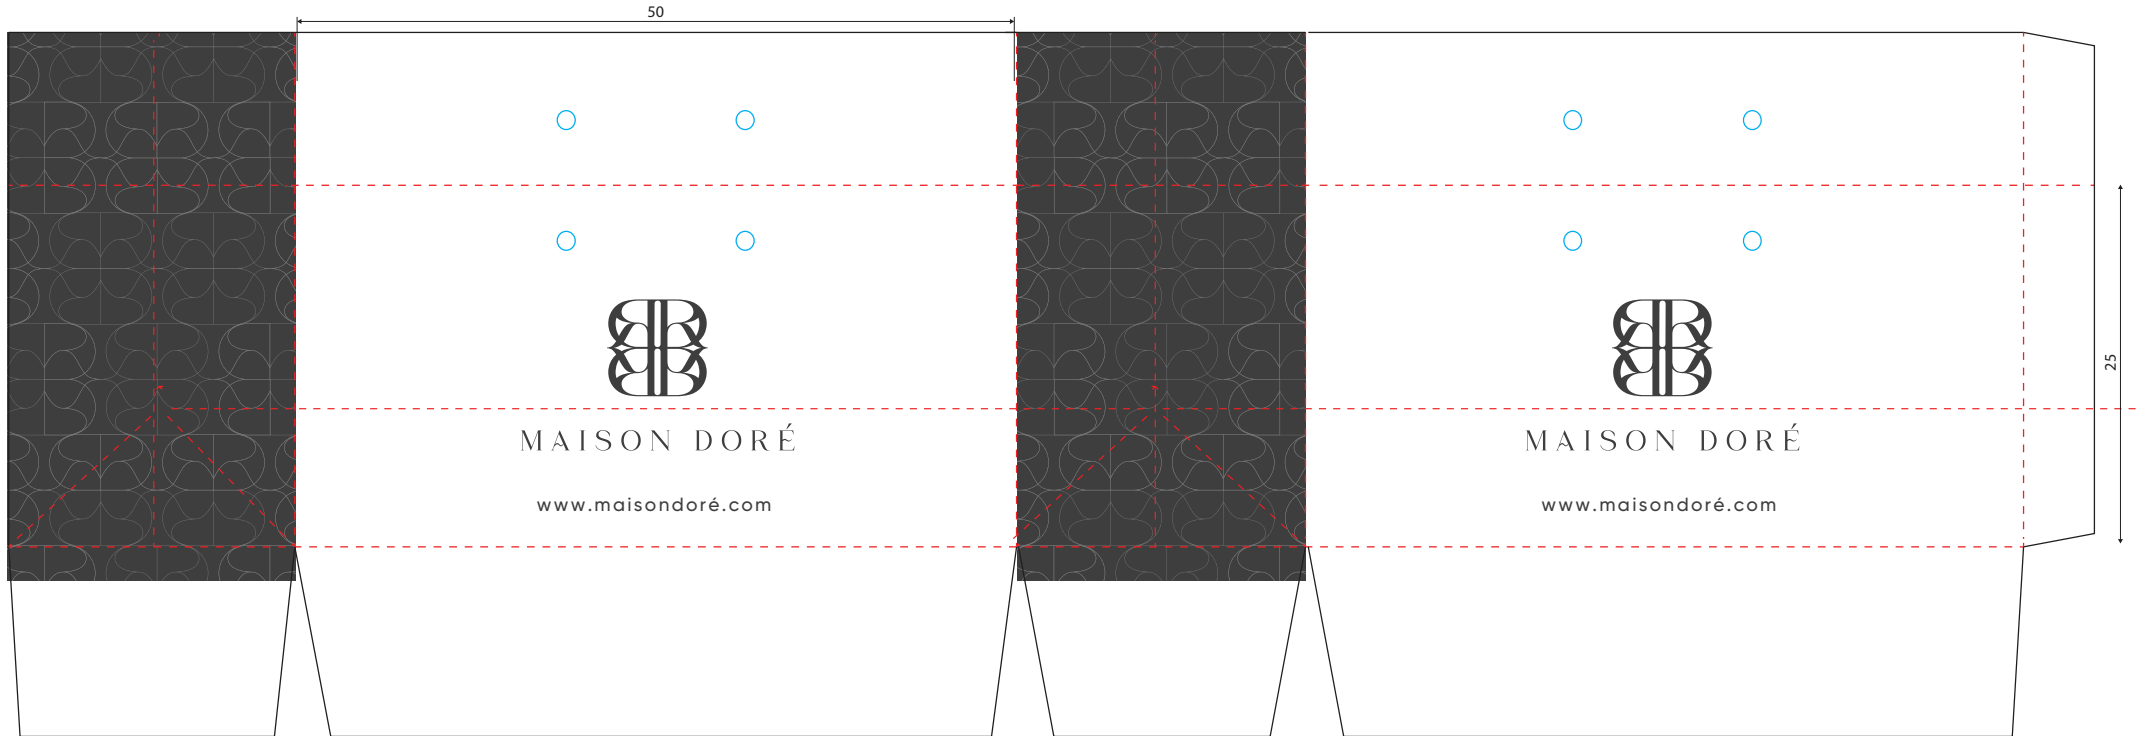

BOUTIQUE BAG WHITE WITH BLACK CHARCOAL ON SIDE 50x25 CM