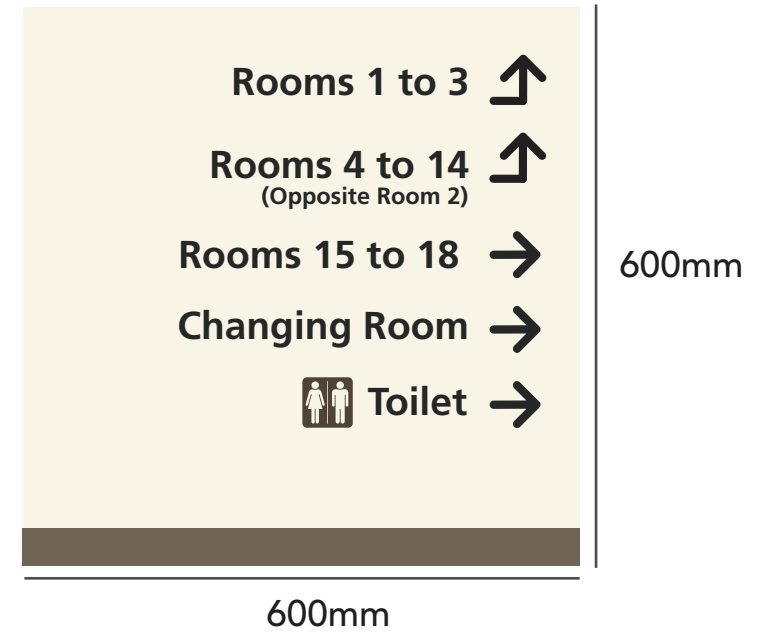

Design Artwork

Signage For Cocoon Clinic

Materials: Matte Acrylic Plate

Qty: 1pc / artwork

CC2