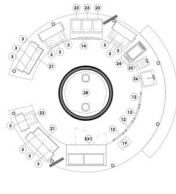

2 ENLARGED EQUIPMENT PLAN - PIZZA & PASTA
1/4" = 1'-0"