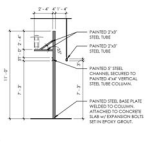

10 PIZZA & PASTA COLUMNS
1/4" = 1'-0"