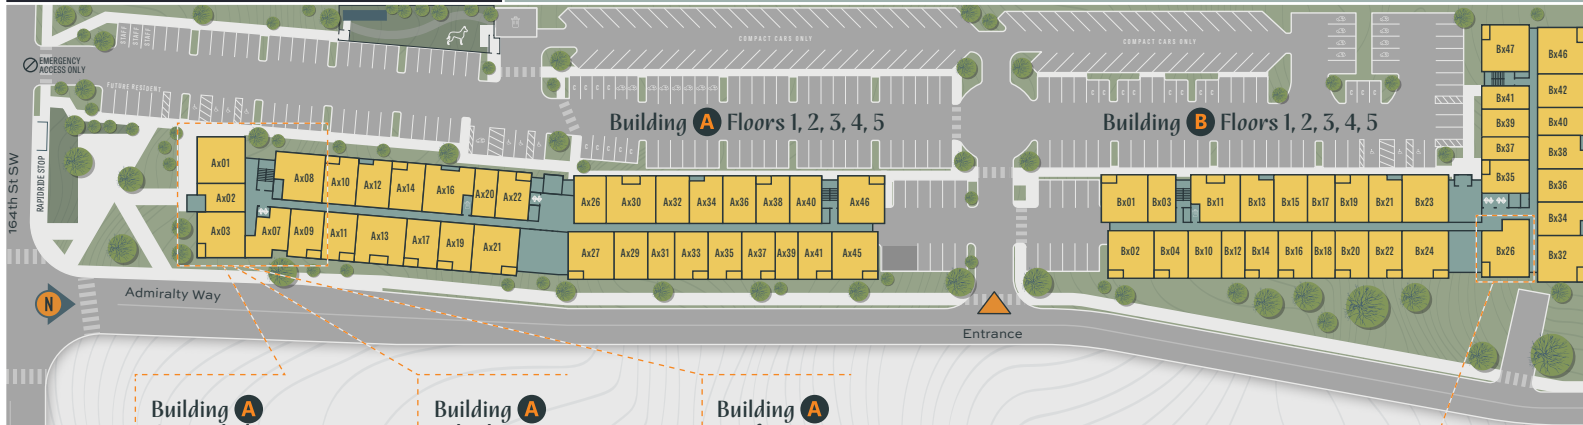

KNOX
APARTMENTS

SITE MAP

16200 ADMIRALTY WAY, LYNNWOOD, WA 98087

(425) 510-5055 | KNOXLYNNWOOD.COM

Building A
Ground Floor

Building A
5th Floor

Building A
Rooftop

Building B
5th Floor

Plans, views, dimensions and specifications are approximate and subject to change.