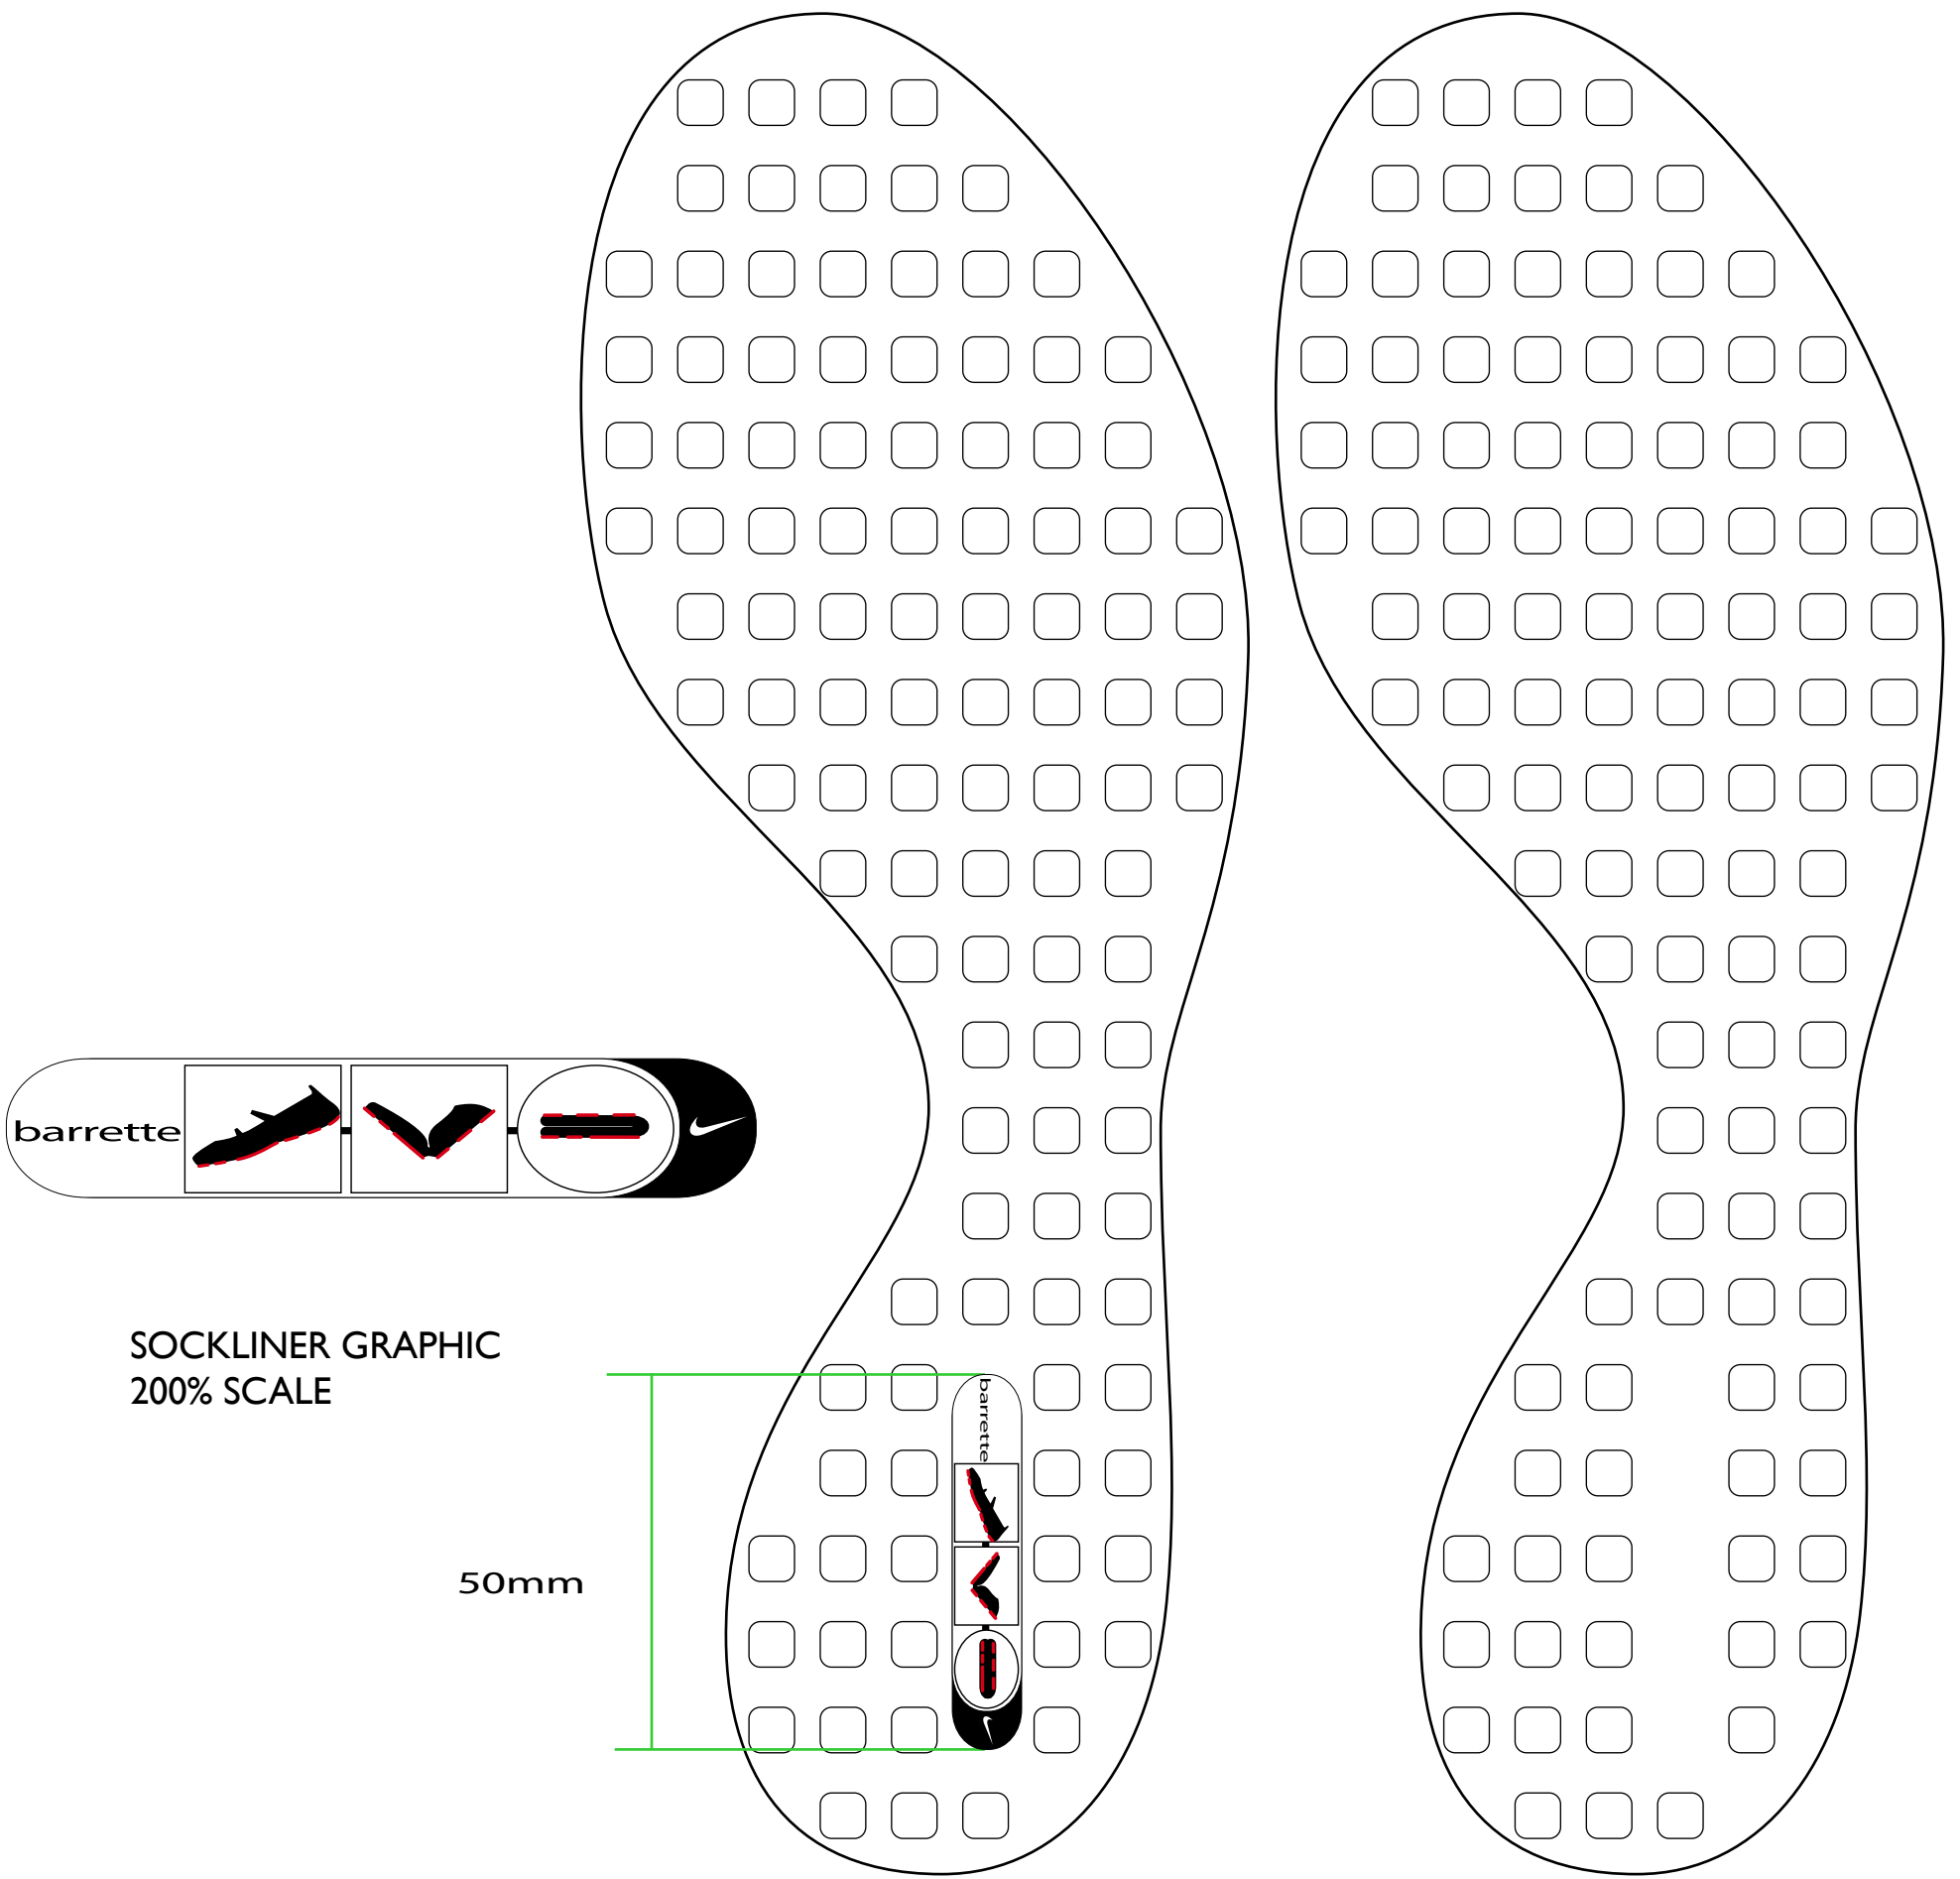

baretta sockliner graphic and graphic placement

SOCKLINER GRAPHIC
200% SCALE

50mm