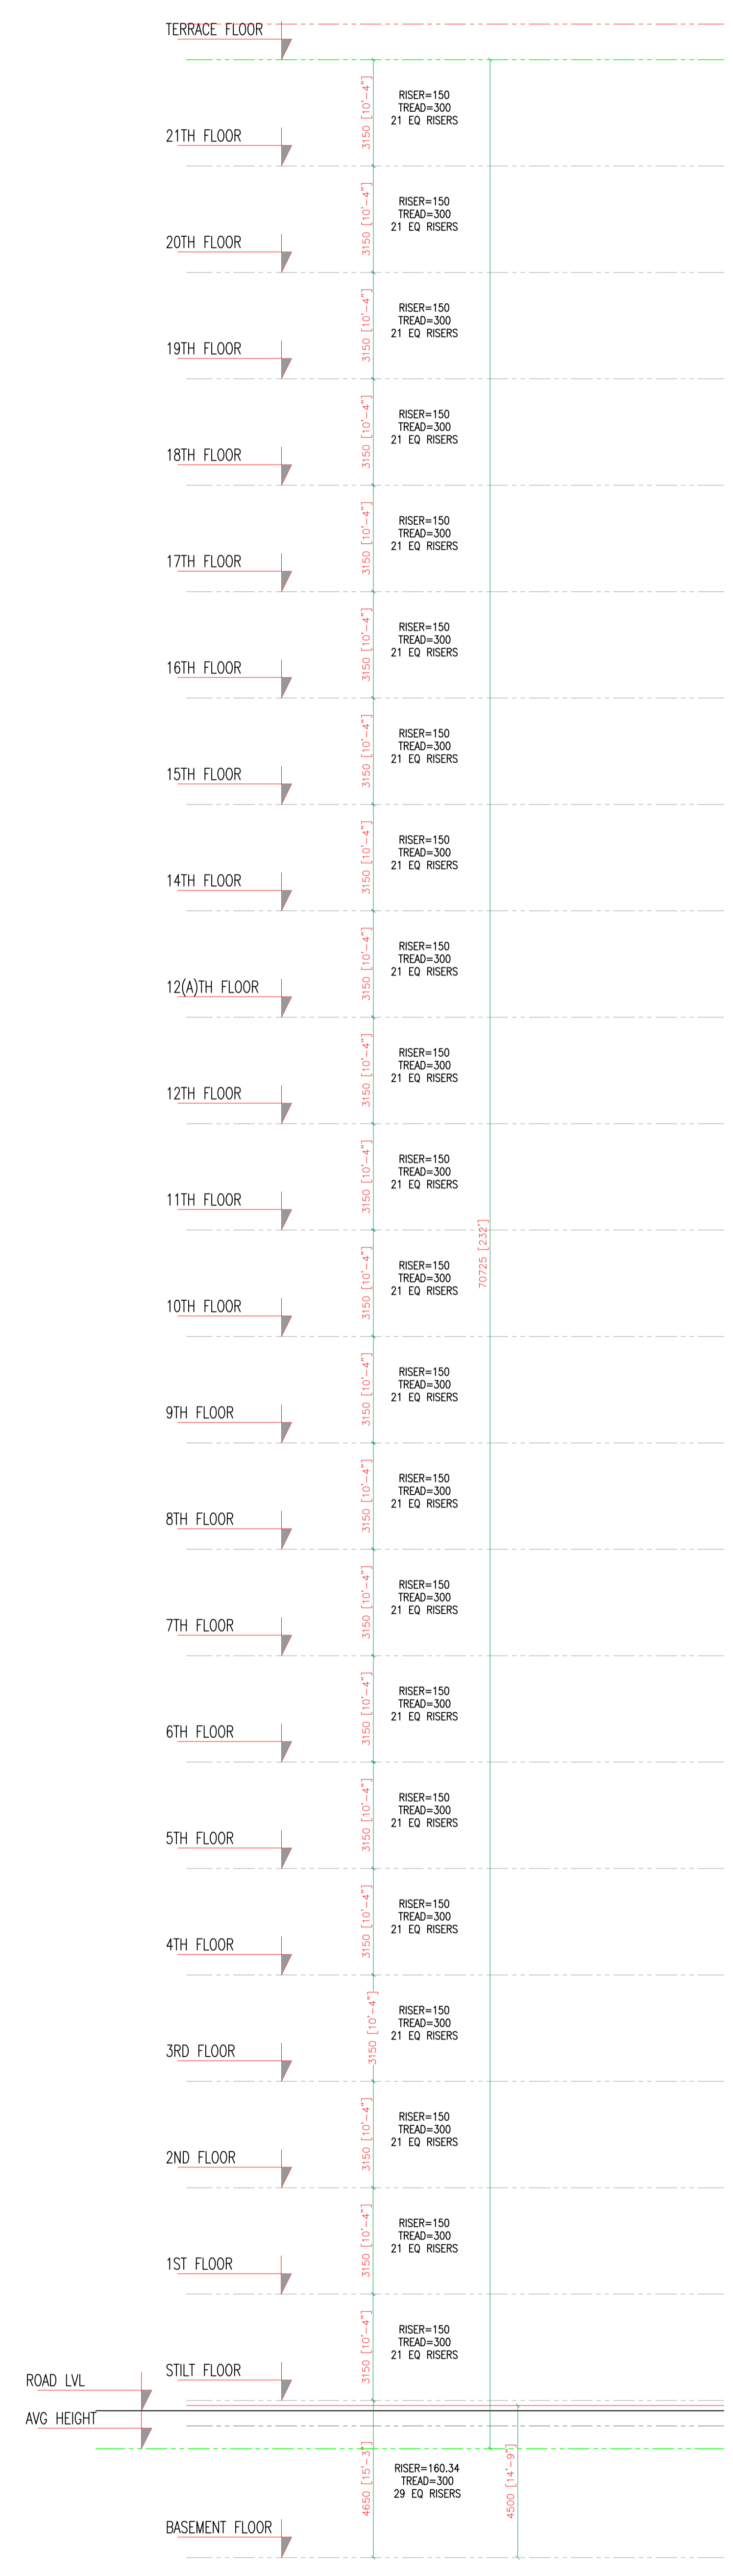

SECTION @ X

21th FLOOR PLAN

TENTATIVE SECTION

PROJECT:

PROPOSED RESIDENTIAL APARTMENT @ BANGALORE

21ST FLOOR PLAN & TENTATIVE SECTION

ARCHITECTS :

SPACE DESIGNERS
 ARCHITECTS & INTERIOR DESIGNERS
 No: 899/1, Preeti Square, 1st Floor
 MCECHS Layout, Shivaram Karanth Nagar
 BENGALURU-560077.
 email: rrspace designers@gmail.com