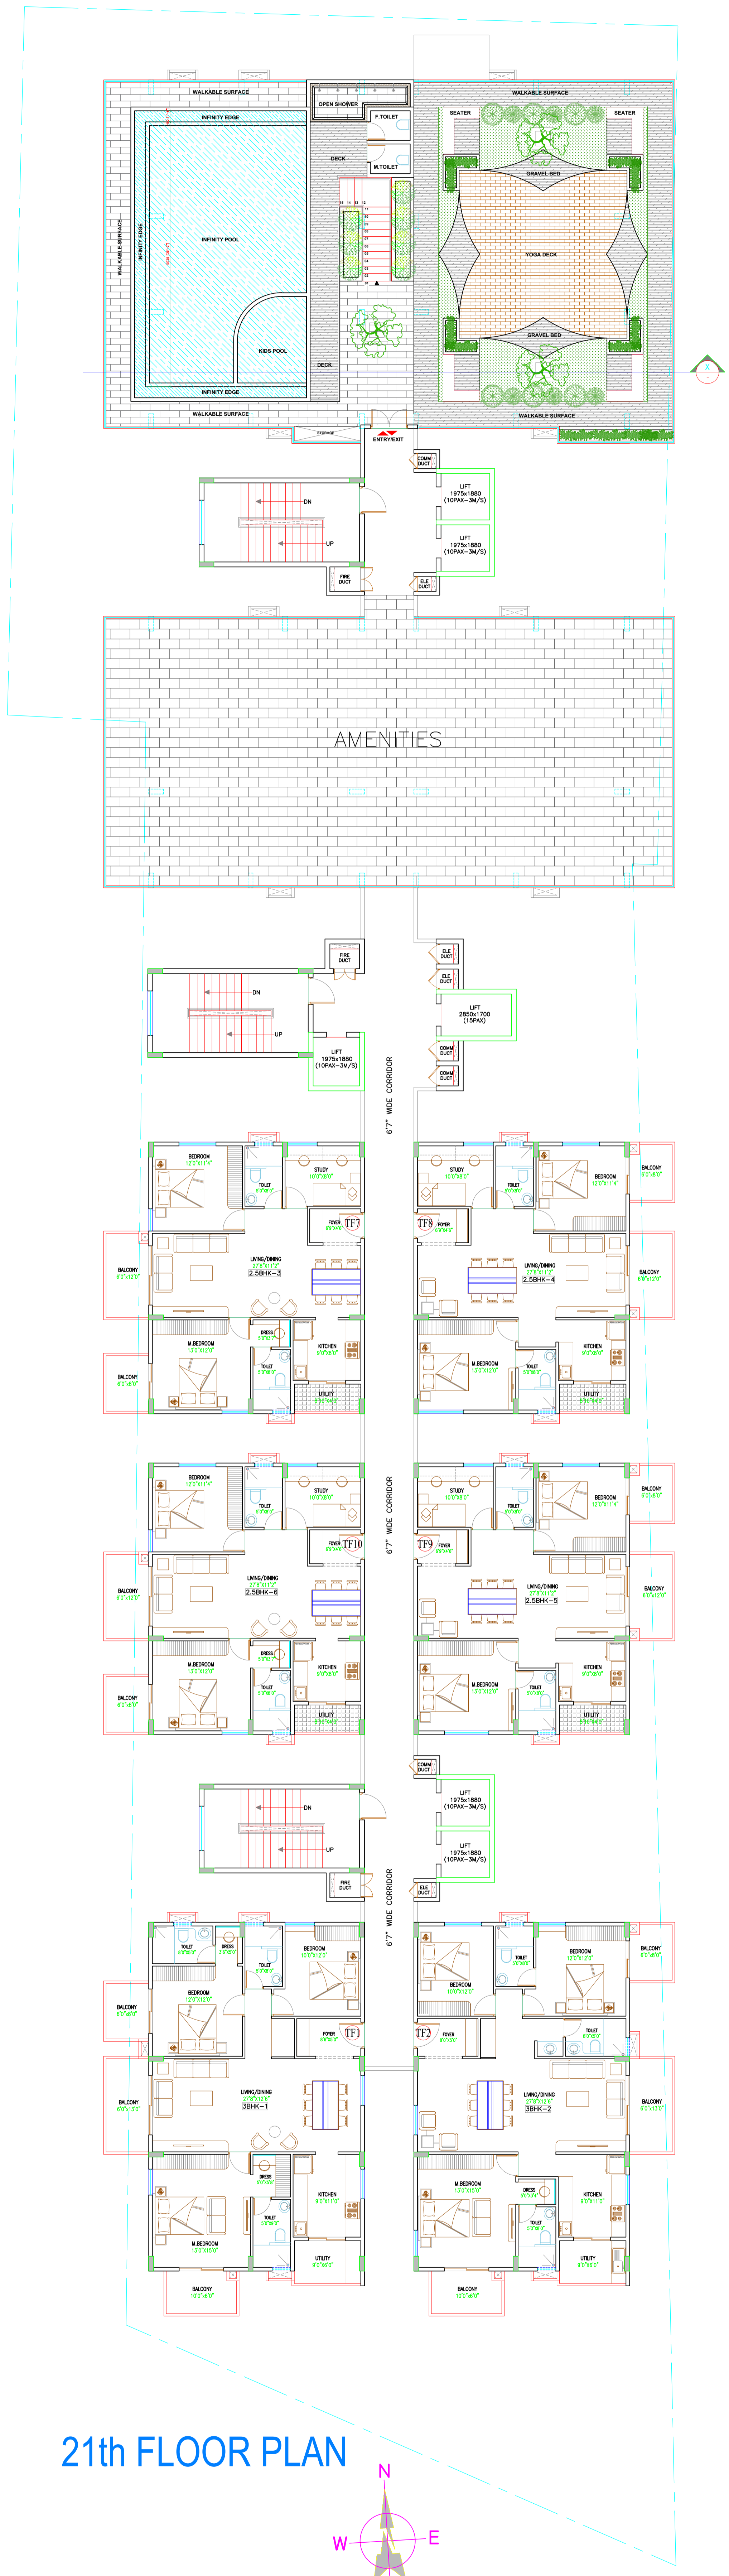

SECTION @ X

21th FLOOR PLAN

TENTATIVE SECTION

PROJECT:

PROPOSED RESIDENTIAL APARTMENT @ BANGALORE

21ST FLOOR PLAN & TENTATIVE SECTION

ARCHITECTS :

SPACE DESIGNERS
 ARCHITECTS & INTERIOR DESIGNERS
 No: 899/1, Preeti Square, 1st Floor
 MCECHS Layout, Shivaram Karanth Nagar
 BENGALURU-560077.
 email: rrspace designers@gmail.com