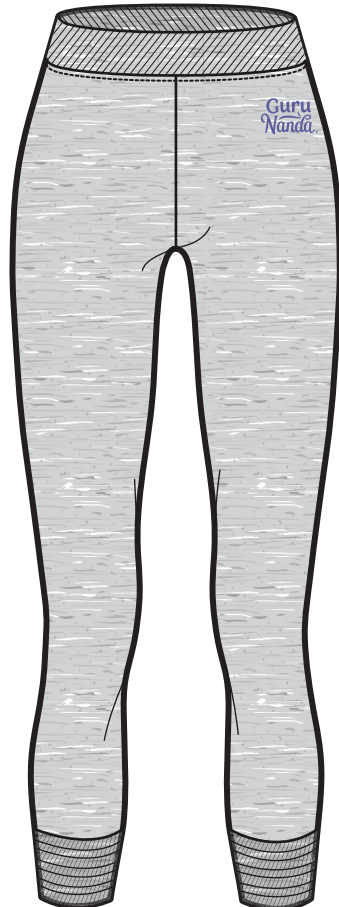

VEST HOODIE CVC FLEECE  
ZIP HOODIE CVC FLEECE  
ZIP FRONT, SIDE POCKETS, AND HOOD

Guru  
Nanda®

7019

WHITE AOP

7020

WHITE

7021

OCEAN PRINT

7022

BLACK  
FLOCK

YOGA PANT GIRLS  
POLY SPAN JERSEY  
SIZES 4-9

Guru  
Nanda®

7026G

MINT AOP

7027G

HTR LOOK

7028G

RAINBOW PRINT

7029G

BLACK PRINT

ROLLED SLEEVE TUNIC TEE  
CVC JERSEY

Guru  
Nanda®

7018

WHITE