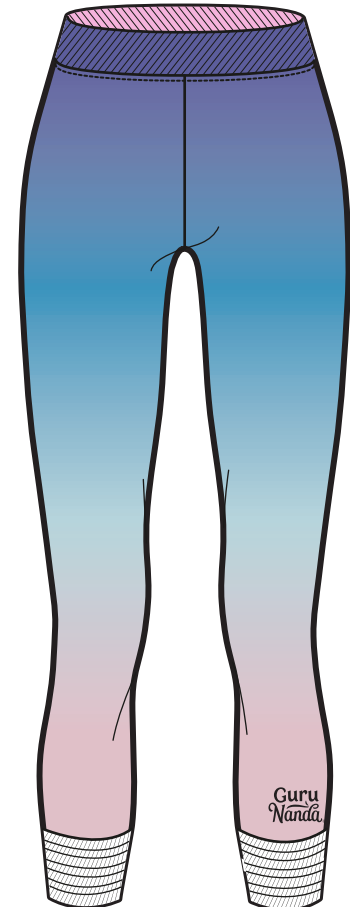

VEST HOODIE CVC FLEECE  
ZIP HOODIE CVC FLEECE  
ZIP FRONT, SIDE POCKETS, AND HOOD

Guru  
Nanda®

7019

WHITE AOP

7020

WHITE

7021

OCEAN PRINT

7022

BLACK  
FLOCK

YOGA PANT GIRLS  
POLY SPAN JERSEY  
SIZES 4-9

Guru  
Nanda®

7026G

MINT AOP

7027G

HTR LOOK

7028G

RAINBOW PRINT

7029G

BLACK PRINT

ROLLED SLEEVE TUNIC TEE  
CVC JERSEY

Guru  
Nanda®

7018

WHITE