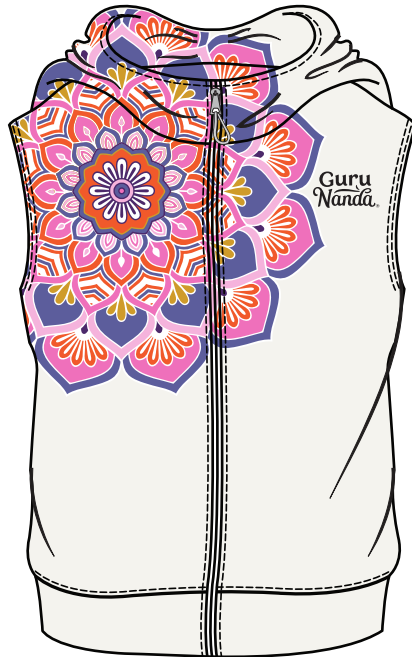

VEST HOODIE CVC FLEECE  
ZIP HOODIE CVC FLEECE  
ZIP FRONT, SIDE POCKETS, AND HOOD

Guru  
Nanda®

7019

WHITE AOP

7020

WHITE

7021

OCEAN PRINT

7022

BLACK  
FLOCK

YOGA PANT GIRLS  
POLY SPAN JERSEY  
SIZES 4-9

Guru  
Nanda®

7026G

MINT AOP

7027G

HTR LOOK

7028G

RAINBOW PRINT

7029G

BLACK PRINT

ROLLED SLEEVE TUNIC TEE  
CVC JERSEY

Guru  
Nanda®

7018

WHITE