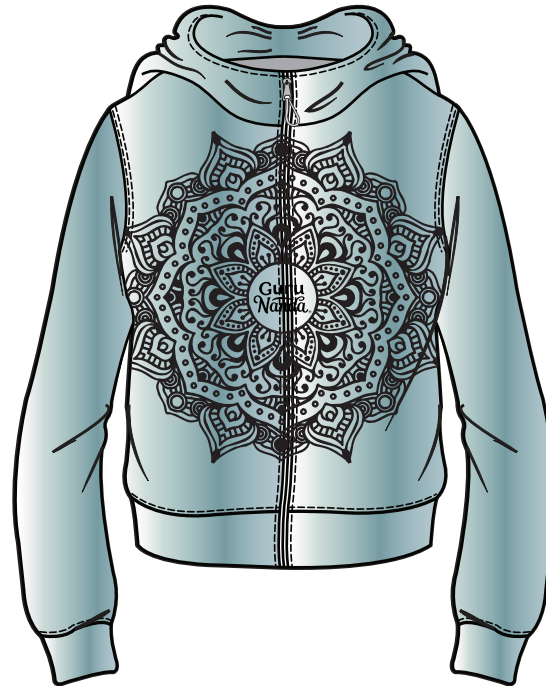

VEST HOODIE CVC FLEECE  
ZIP HOODIE CVC FLEECE  
ZIP FRONT, SIDE POCKETS, AND HOOD

Guru  
Nanda®

7019

WHITE AOP

7020

WHITE

7021

OCEAN PRINT

7022

BLACK  
FLOCK

YOGA PANT GIRLS  
POLY SPAN JERSEY  
SIZES 4-9

Guru  
Nanda®

7026G

MINT AOP

7027G

HTR LOOK

7028G

RAINBOW PRINT

7029G

BLACK PRINT

ROLLED SLEEVE TUNIC TEE  
CVC JERSEY

Guru  
Nanda®

7018

WHITE