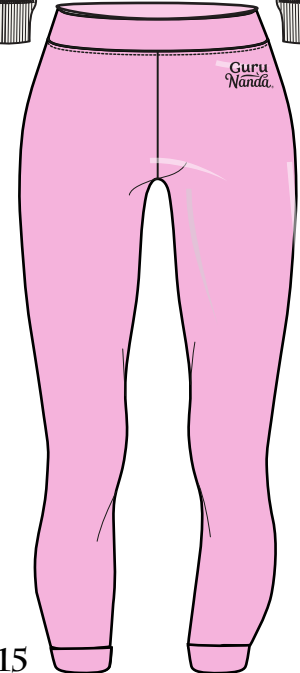

VEST HOODIE CVC FLEECE  
ZIP HOODIE CVC FLEECE  
ZIP FRONT, SIDE POCKETS, AND HOOD

Guru  
Nanda®

7019

WHITE AOP

7020

WHITE

7021

OCEAN PRINT

7028G

RAINBOW PRINT

7029G

BLACK PRINT

ROLLED SLEEVE TUNIC TEE  
CVC JERSEY

Guru  
Nanda®

7018

WHITE

7025

OCEAN PRINT

BLACK PRINT

YOGA PANT  
POLY/SPANDEX PRINTED LEGGING, AND BRA TOP  
SOLID YOGA PANT, JERSEY SCOOP TEE  
JERSEY LS CROP TEE

Guru  
Nanda®

7017

7012

PINK TILE

7013

7015

BLACK

7016

PINK

7015

WHITE