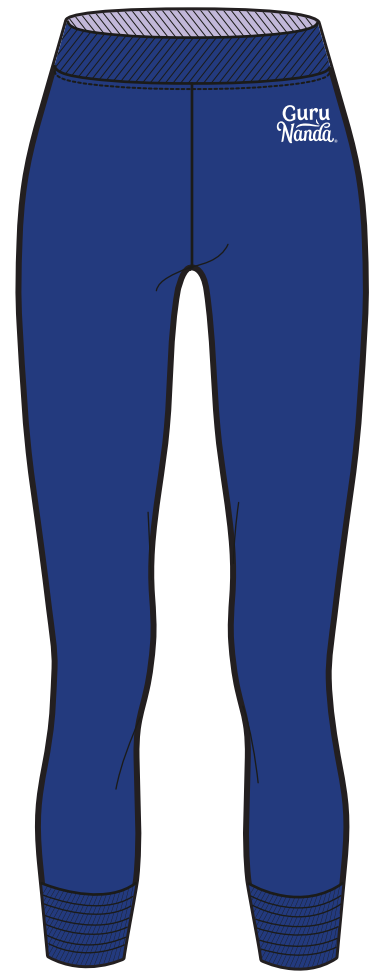

VEST HOODIE CVC FLEECE  
ZIP HOODIE CVC FLEECE  
ZIP FRONT, SIDE POCKETS, AND HOOD

Guru  
Nanda®

7019

WHITE AOP

7020

WHITE

7021

OCEAN PRINT

7028G

RAINBOW PRINT

7029G

BLACK PRINT

ROLLED SLEEVE TUNIC TEE  
CVC JERSEY

Guru  
Nanda®

7018

WHITE

INDIGO

OCEAN PRINT

BLACK

love,  
fawn

7023

SHINY BLACK

7024

INDIGO

7025

OCEAN PRINT

BLACK PRINT

YOGA PANT  
POLY/SPANDEX PRINTED LEGGING, AND BRA TOP  
SOLID YOGA PANT, JERSEY SCOOP TEE  
JERSEY LS CROP TEE

Guru  
Nanda®

7017

7012

PINK TILE