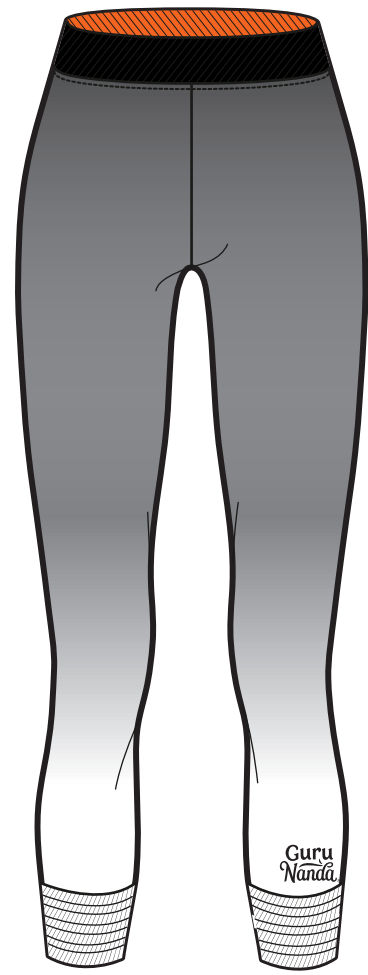

VEST HOODIE CVC FLEECE  
ZIP HOODIE CVC FLEECE  
ZIP FRONT, SIDE POCKETS, AND HOOD

Guru  
Nanda®

7019

WHITE AOP

7020

WHITE

7021

OCEAN PRINT

7028G

RAINBOW PRINT

7029G

BLACK PRINT

ROLLED SLEEVE TUNIC TEE  
CVC JERSEY

Guru  
Nanda®

7018

WHITE

INDIGO

OCEAN PRINT

BLACK

love,  
fawn

7023

SHINY BLACK

7024

INDIGO

7025

OCEAN PRINT

BLACK PRINT

YOGA PANT  
POLY/SPANDEX PRINTED LEGGING, AND BRA TOP  
SOLID YOGA PANT, JERSEY SCOOP TEE  
JERSEY LS CROP TEE

Guru  
Nanda®

7017

7012

PINK TILE