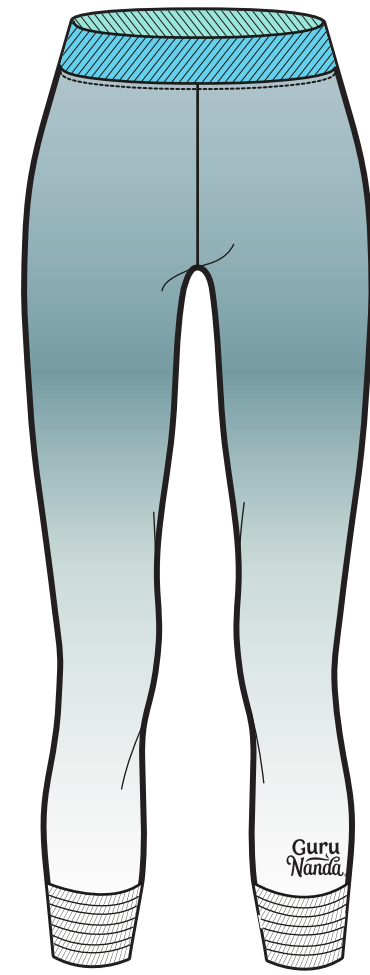

VEST HOODIE CVC FLEECE  
ZIP HOODIE CVC FLEECE  
ZIP FRONT, SIDE POCKETS, AND HOOD

Guru  
Nanda®

7019

WHITE AOP

7020

WHITE

7021

OCEAN PRINT

7028G

RAINBOW PRINT

7029G

BLACK PRINT

ROLLED SLEEVE TUNIC TEE  
CVC JERSEY

Guru  
Nanda®

7018

WHITE

INDIGO

OCEAN PRINT

BLACK

love,  
fawn

7023

SHINY BLACK

7024

INDIGO

7025

OCEAN PRINT

BLACK PRINT

YOGA PANT  
POLY/SPANDEX PRINTED LEGGING, AND BRA TOP  
SOLID YOGA PANT, JERSEY SCOOP TEE  
JERSEY LS CROP TEE

Guru  
Nanda®

7017

7012

PINK TILE