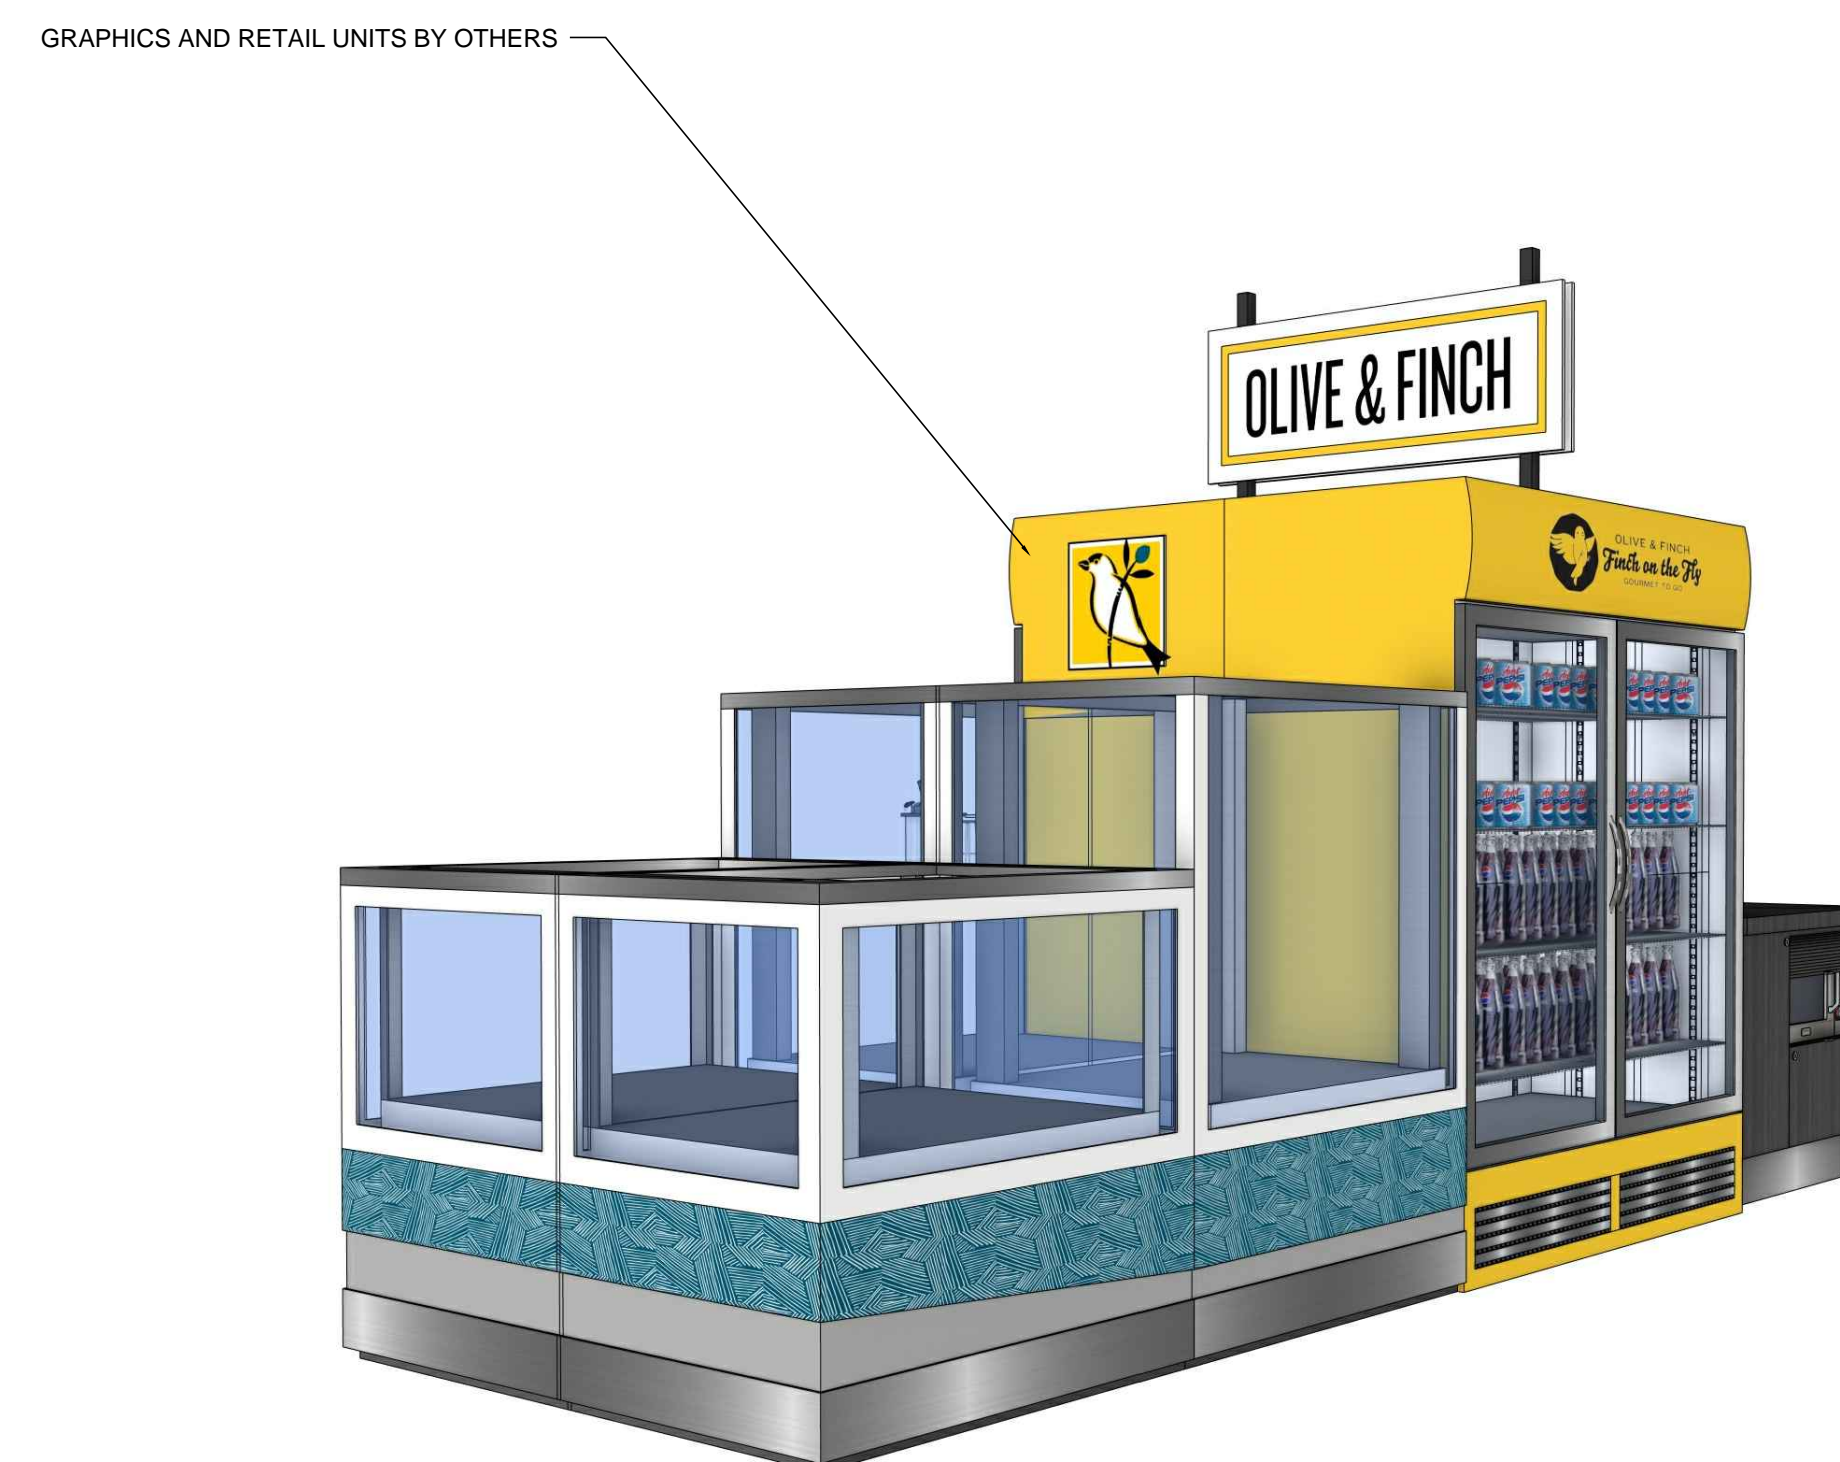

1 KIOSK - PERSPECTIVE
1/2" = 1'-0"

2 KIOSK - PERSPECTIVE
1/2" = 1'-0"

3 KIOSK - PERSPECTIVE
1/2" = 1'-0"

OLIVE + FINCH
DEN RETAIL KIOSK

DATE: 2023.10.24		
REV.	DATE	ISSUED FOR

SHEET TITLE:

DETAILS

SHEET NO.

ID6

NOTES:
1. RENDERINGS TO COMMUNICATE DESIGN INTENTIONS ONLY. ACTUAL CONSTRUCTION, COMPONENTS, & HARDWARE TBD BY FABRICATOR, APPROVED BY XAN