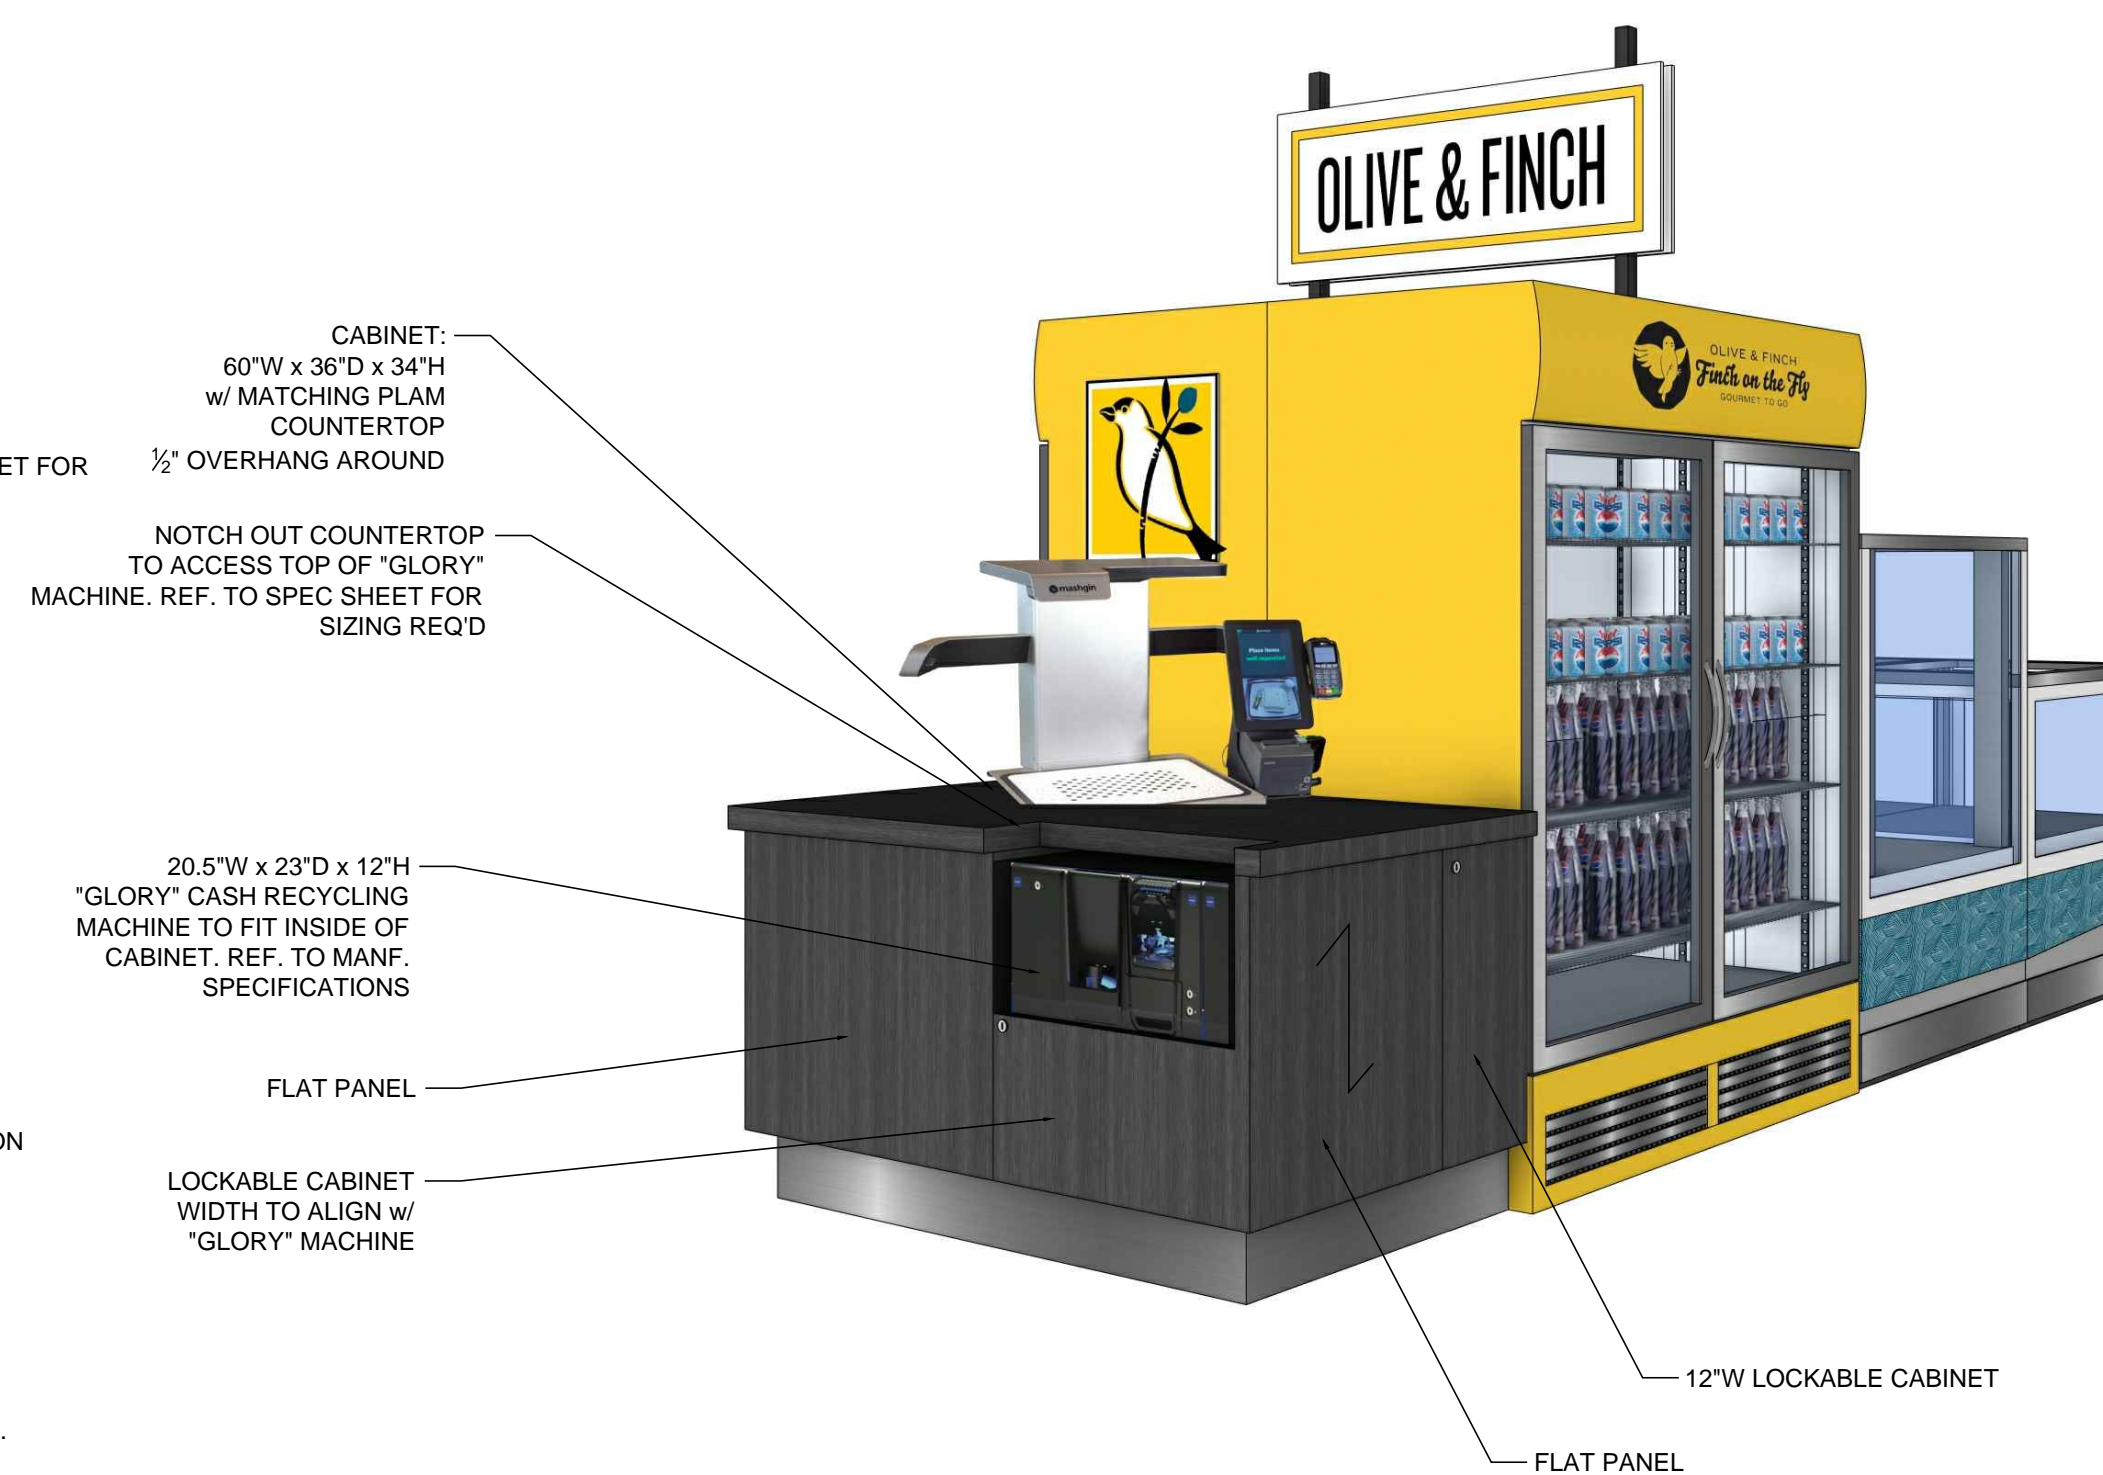

1 KIOSK - PERSPECTIVE
1/2" = 1'-0"

2 KIOSK - PERSPECTIVE
1/2" = 1'-0"

3 KIOSK - PERSPECTIVE
1/2" = 1'-0"

OLIVE + FINCH
DEN RETAIL KIOSK

DATE: 2023.10.24		
REV.	DATE	ISSUED FOR

SHEET TITLE:

DETAILS

SHEET NO.

ID6

NOTES:
1. RENDERINGS TO COMMUNICATE DESIGN INTENTIONS ONLY. ACTUAL CONSTRUCTION, COMPONENTS, & HARDWARE TBD BY FABRICATOR, APPROVED BY XAN