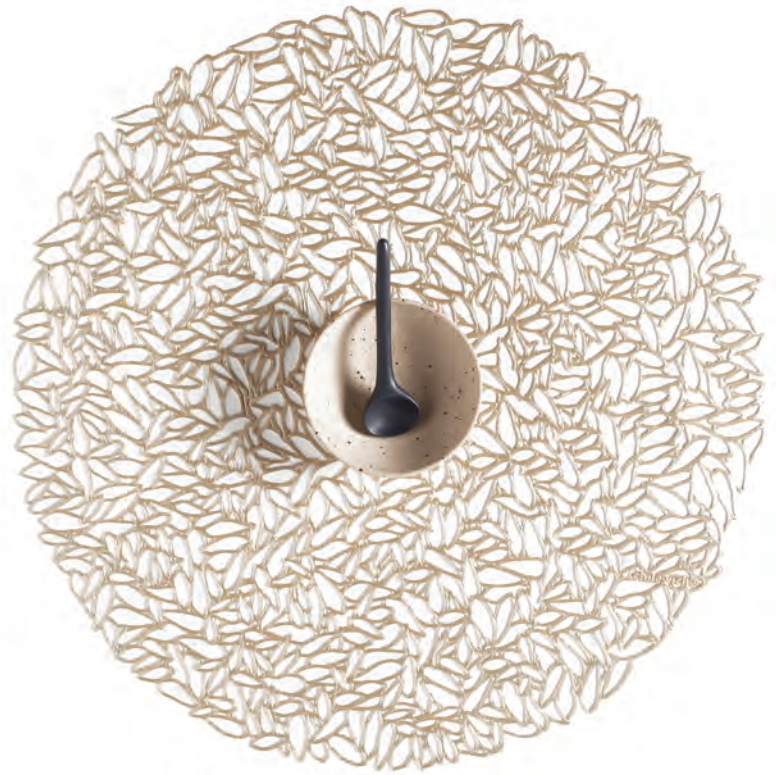

CHILEWICH PLACEMAT
PRODUCT DEVELOPMENT