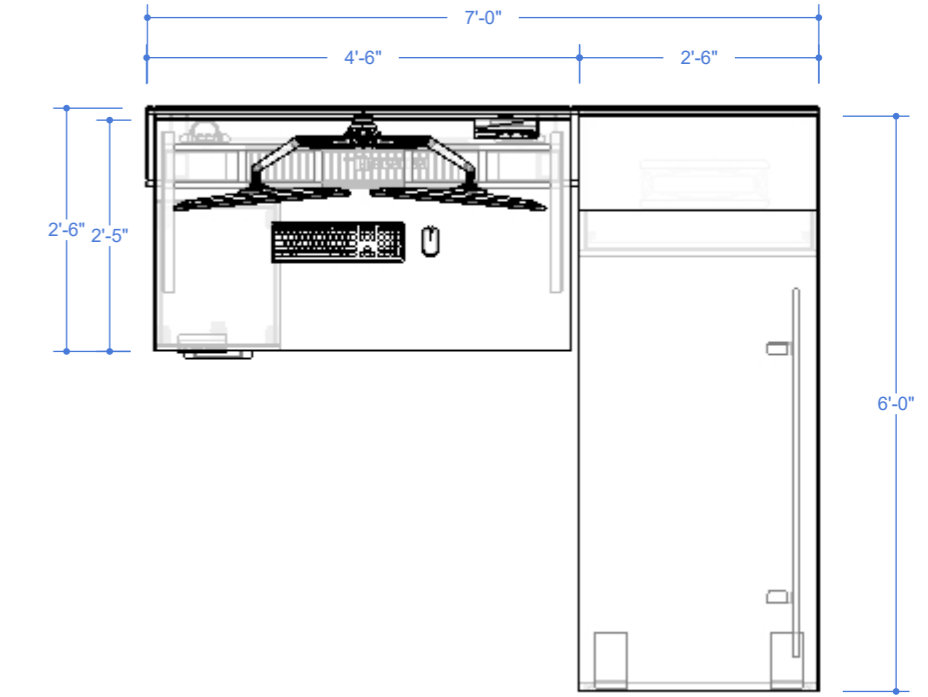

Typical Office

FEATURES

1. 54W x 30D Wall Attached Height Adjustable Desk. Accessories: Dual Monitor Arm, Clamp-Mounted Convenience Unit, Wire Basket, Vertical Wire Manager Sleeve.
2. 72W x 30D Fixed Height Desk with Closed End Panel, Half Modesty, and Open Bookcase supporting.
3. 30W L-Shelves.
4. Wall Mounted Tackboards.
5. Mobile Pedestal.

7 01 Plan
Scale: 1/2"=1'

7 02 Elevation
Scale: 1/2"=1'

7 03 Elevation
Scale: 1/2"=1'