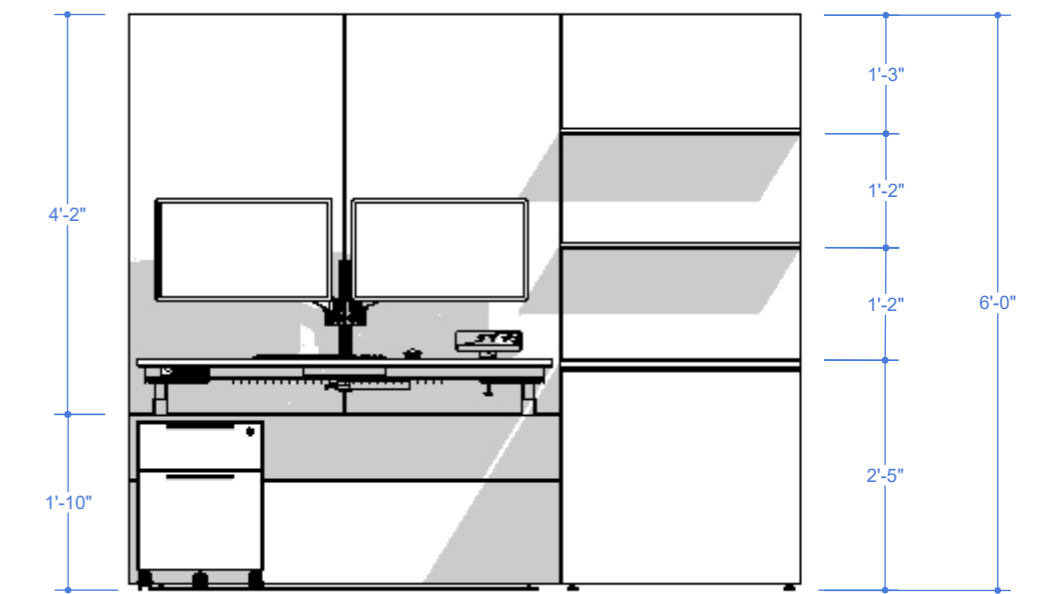

Typical Office

FEATURES

1. 54W x 30D Wall Attached Height Adjustable Desk. Accessories: Dual Monitor Arm, Clamp-Mounted Convenience Unit, Wire Basket, Vertical Wire Manager Sleeve.
2. 72W x 30D Fixed Height Desk with Closed End Panel, Half Modesty, and Open Bookcase supporting.
3. 30W L-Shelves.
4. Wall Mounted Tackboards.
5. Mobile Pedestal.

7 01 Plan
Scale: 1/2"=1'

7 02 Elevation
Scale: 1/2"=1'

7 03 Elevation
Scale: 1/2"=1'