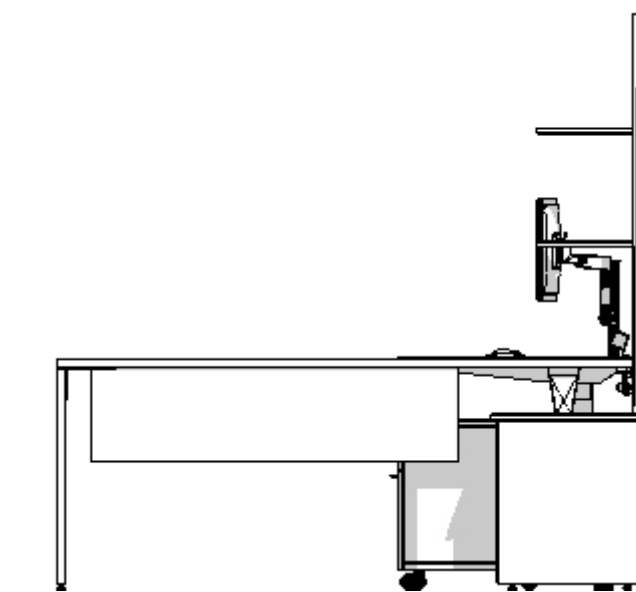

Typical Office

FEATURES

1. 54W x 30D Wall Attached Height Adjustable Desk. Accessories: Dual Monitor Arm, Clamp-Mounted Convenience Unit, Wire Basket, Vertical Wire Manager Sleeve.
2. 72W x 30D Fixed Height Desk with Closed End Panel, Half Modesty, and Open Bookcase supporting.
3. 30W L-Shelves.
4. Wall Mounted Tackboards.
5. Mobile Pedestal.

7 01 Plan
Scale: 1/2"=1'

7 02 Elevation
Scale: 1/2"=1'

7 03 Elevation
Scale: 1/2"=1'