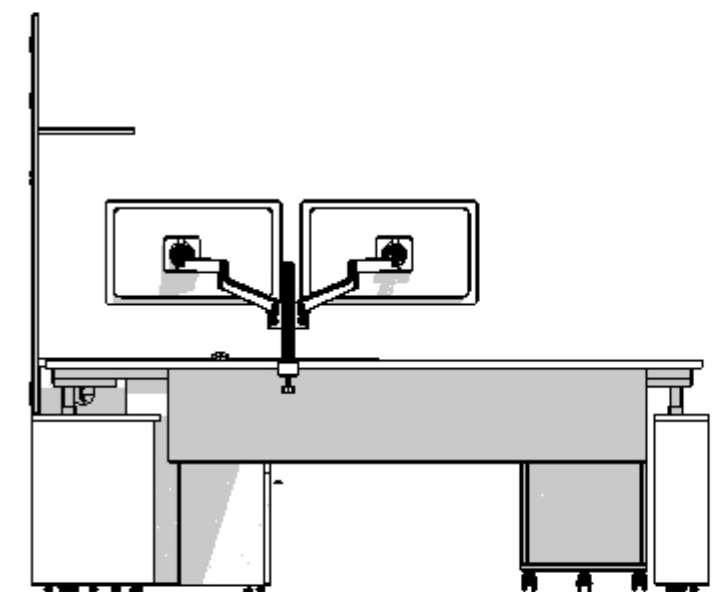

Office 3018

FEATURES

1. 84x 30D Height Adjustable Desk with Half Height Modesty Panel. Accessories Dual Monitor Arm, Clamp-Mounted Convenience Unit, Wire Basket, Vertical Wire Manager Sleeve.
2. 54W x 30D Fixed Return.
3. 30W FF Pedestal.
4. 54W L-Shelves.
5. Wall Mounted Tackboards.
6. Mobile Pedestal.

9
01 Plan
Scale: 1/2"=1'

9
02 Elevation
Scale: 1/2"=1'

9
03 Elevation
Scale: 1/2"=1'