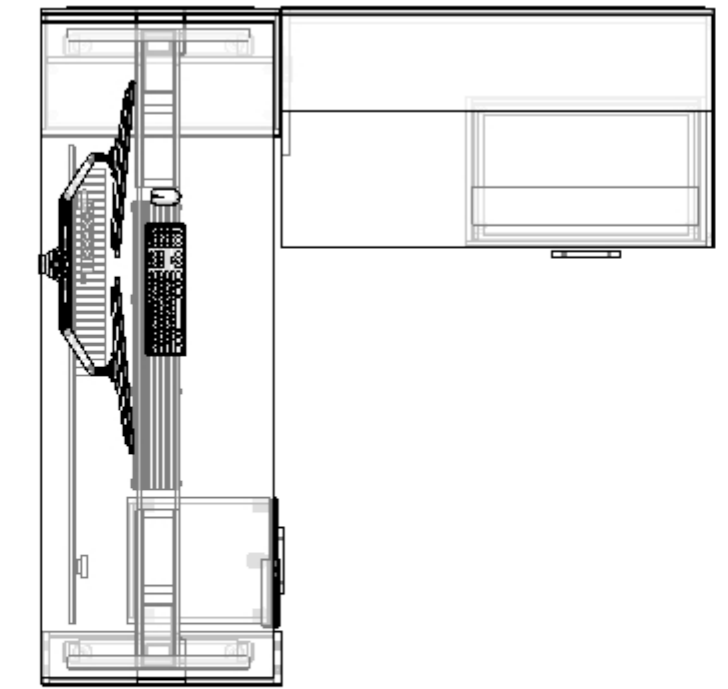

Office 3018

FEATURES

1. 84x 30D Height Adjustable Desk with Half Height Modesty Panel. Accessories Dual Monitor Arm, Clamp-Mounted Convenience Unit, Wire Basket, Vertical Wire Manager Sleeve.
2. 54W x 30D Fixed Return.
3. 30W FF Pedestal.
4. 54W L-Shelves.
5. Wall Mounted Tackboards.
6. Mobile Pedestal.

9
01 Plan
Scale: 1/2"=1'

9
02 Elevation
Scale: 1/2"=1'

9
03 Elevation
Scale: 1/2"=1'