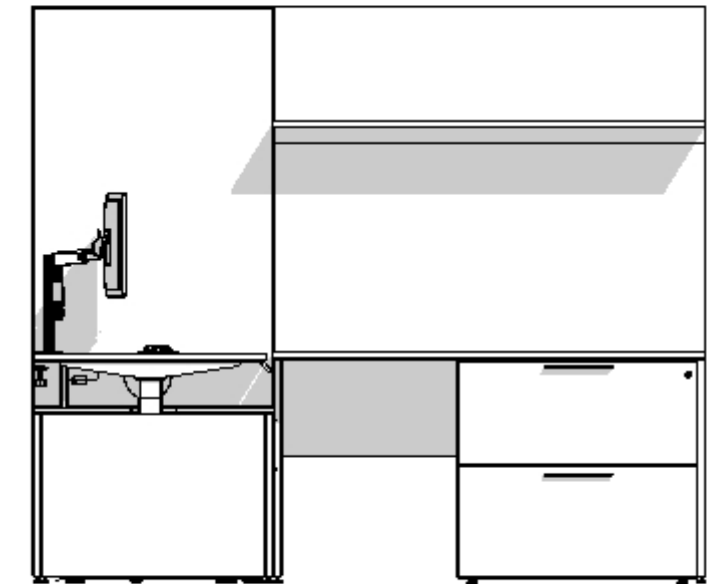

Office 3018

FEATURES

1. 84x 30D Height Adjustable Desk with Half Height Modesty Panel. Accessories Dual Monitor Arm, Clamp-Mounted Convenience Unit, Wire Basket, Vertical Wire Manager Sleeve.
2. 54W x 30D Fixed Return.
3. 30W FF Pedestal.
4. 54W L-Shelves.
5. Wall Mounted Tackboards.
6. Mobile Pedestal.

9
01 Plan
Scale: 1/2"=1'

9
02 Elevation
Scale: 1/2"=1'

9
03 Elevation
Scale: 1/2"=1'