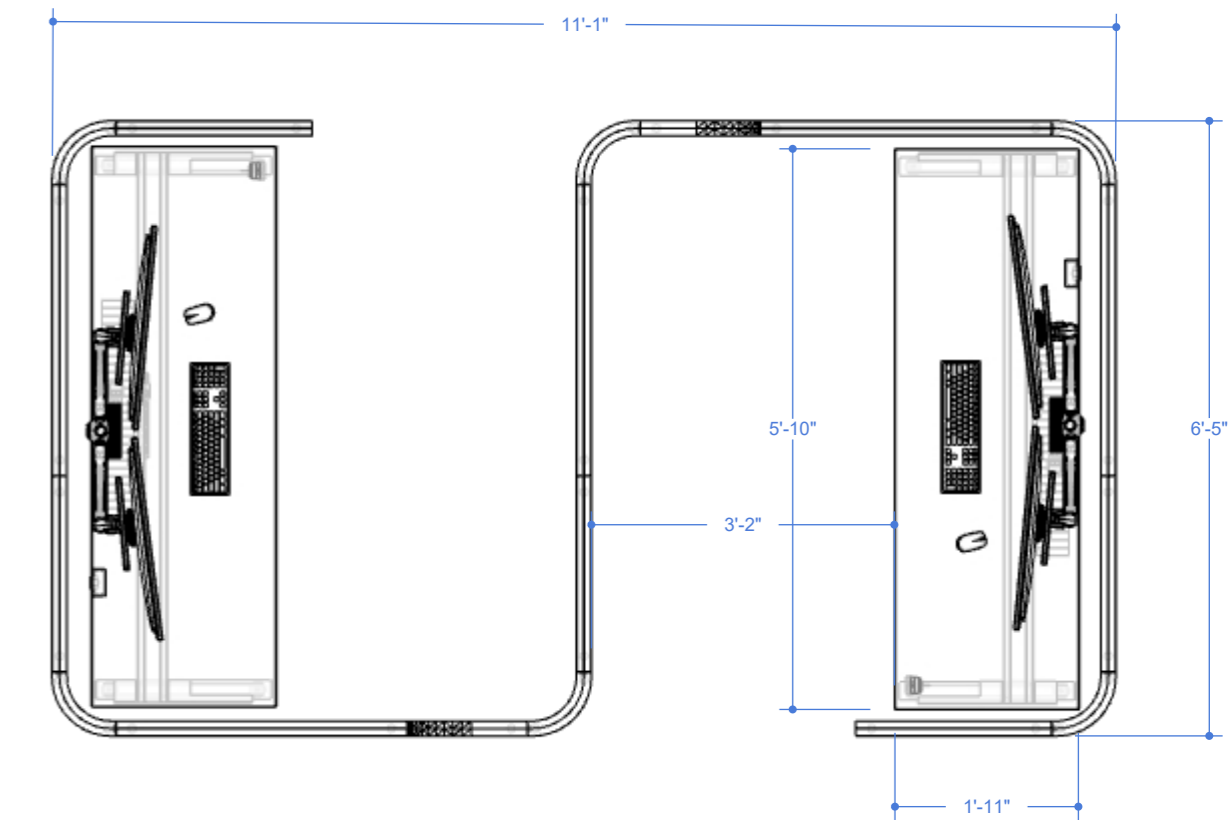

# OPT-2

FEATURES

1. 70H - 48H Fabric panels .
2. 24D x 72W Height Adjustable Top with Clamp Mount Convenience Unit, Power Strip, Dual Monitor Arm, Wire Basket.

2  
01 Plan  
Scale: 1/4"=1'

2  
02 Elevation  
Scale: 1/4"=1'

2  
03 Elevation  
Scale: 1/4"=1'