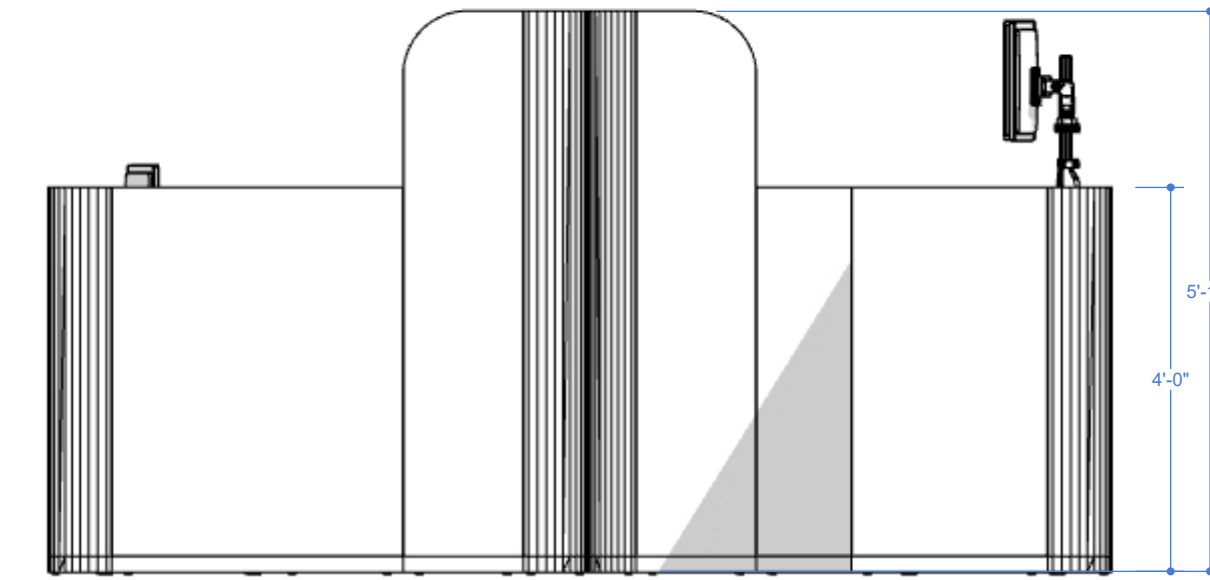

# OPT-2

FEATURES

1. 70H - 48H Fabric panels .
2. 24D x 72W Height Adjustable Top with Clamp Mount Convenience Unit, Power Strip, Dual Monitor Arm, Wire Basket.

2  
01 Plan  
Scale: 1/4"=1'

2  
02 Elevation  
Scale: 1/4"=1'

2  
03 Elevation  
Scale: 1/4"=1'