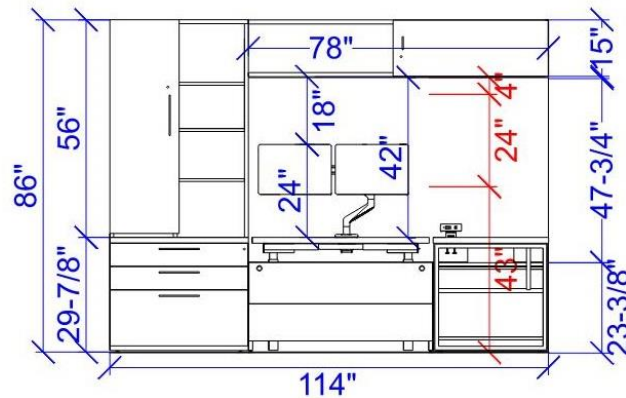

WARDROBE CONTAINS  
 (1) FIXED HAT SHELF  
 WITH 13-1/8" CLEAR  
 ABOVE AND COAT  
 HOOK. OPEN SIDE HAS  
 (3) ADJUSTABLE  
 SHELVES