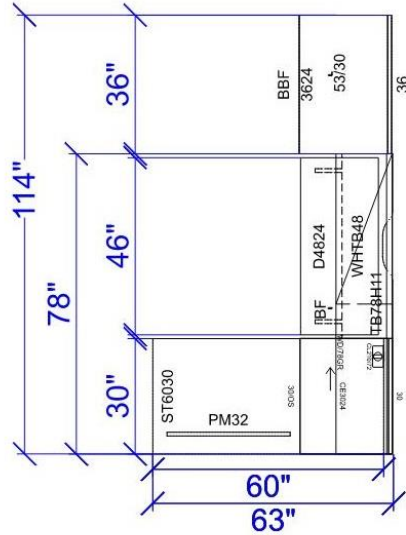

WARDROBE CONTAINS  
 (1) FIXED HAT SHELF  
 WITH 13-1/8" CLEAR  
 ABOVE AND COAT  
 HOOK. OPEN SIDE HAS  
 (3) ADJUSTABLE  
 SHELVES