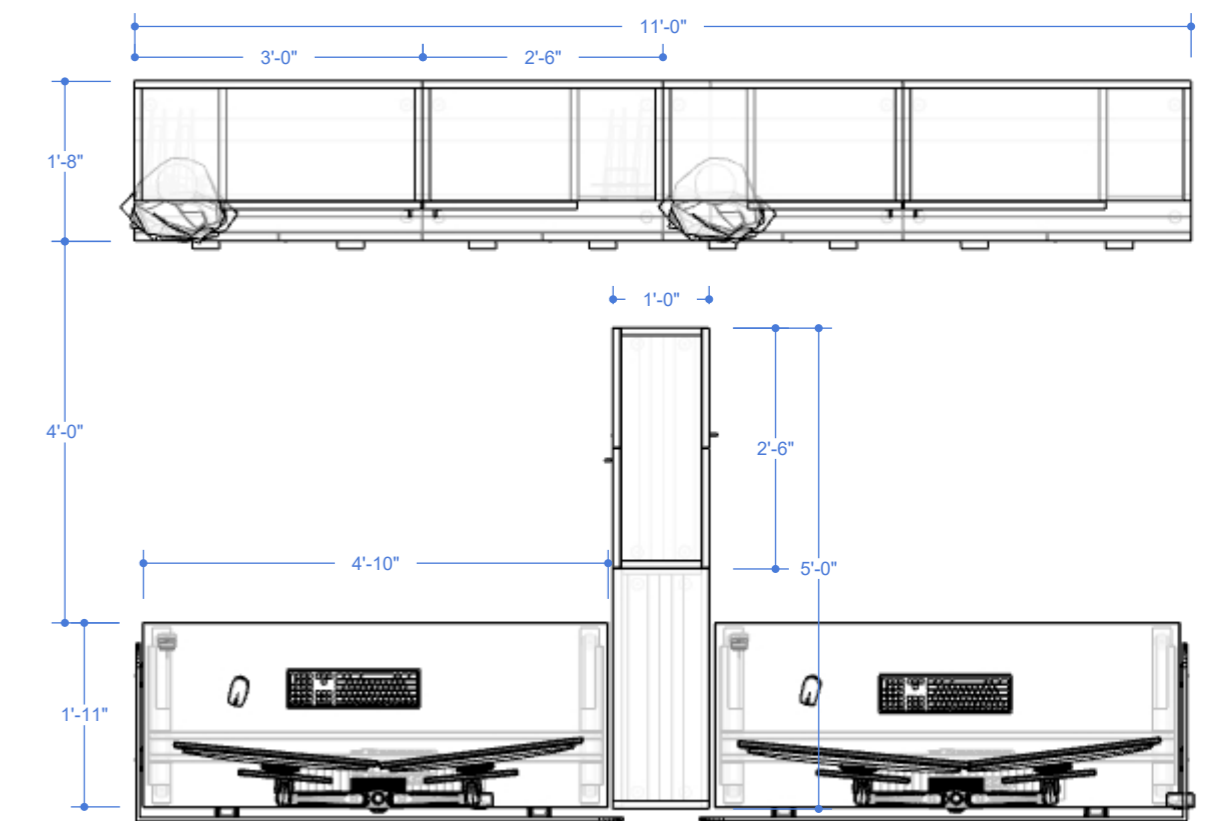

WORKSTATIONS

OPT-3

FEATURES

1. REAR: 86H Hinged Door Cabinets on Hinged Door Cabinets Below.
2. PERPENDICULAR: 72H Hinged Door Cabinet on Open Shelves Below.
3. 24D x 60W Height Adjustable Top with Clamp Mount Convenience Unit, Power Strip, Dual Monitor Arm, Wire Basket, and Screen.

3 01 Plan Scale: 1/4"=1'

3 02 Elevation Scale: 1/4"=1'

3 03 Elevation Scale: 1/4"=1'