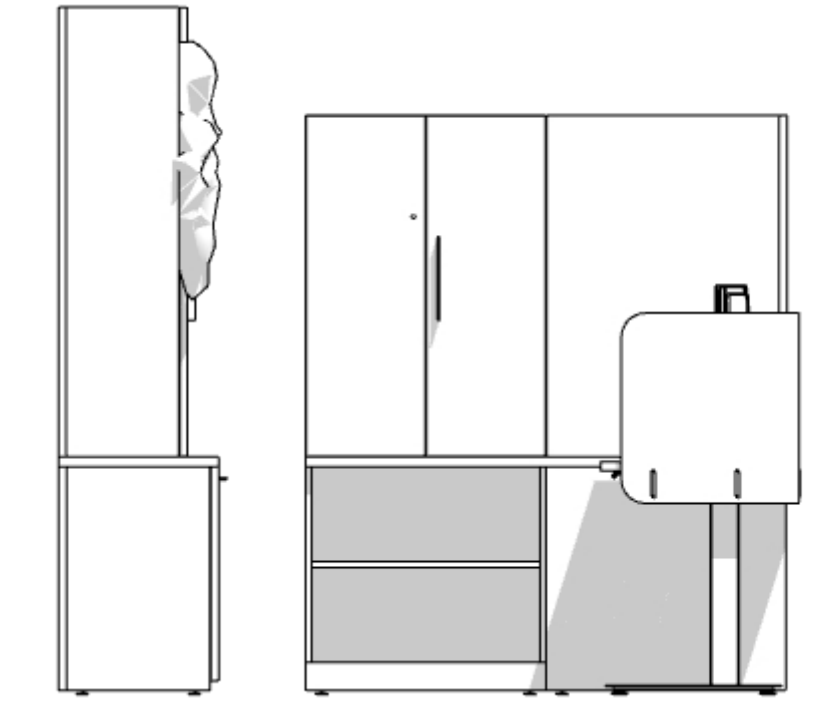

WORKSTATIONS

OPT-3

FEATURES

1. REAR: 86H Hinged Door Cabinets on Hinged Door Cabinets Below.
2. PERPENDICULAR: 72H Hinged Door Cabinet on Open Shelves Below.
3. 24D x 60W Height Adjustable Top with Clamp Mount Convenience Unit, Power Strip, Dual Monitor Arm, Wire Basket, and Screen.

3 01 Plan Scale: 1/4"=1'

3 02 Elevation Scale: 1/4"=1'

3 03 Elevation Scale: 1/4"=1'