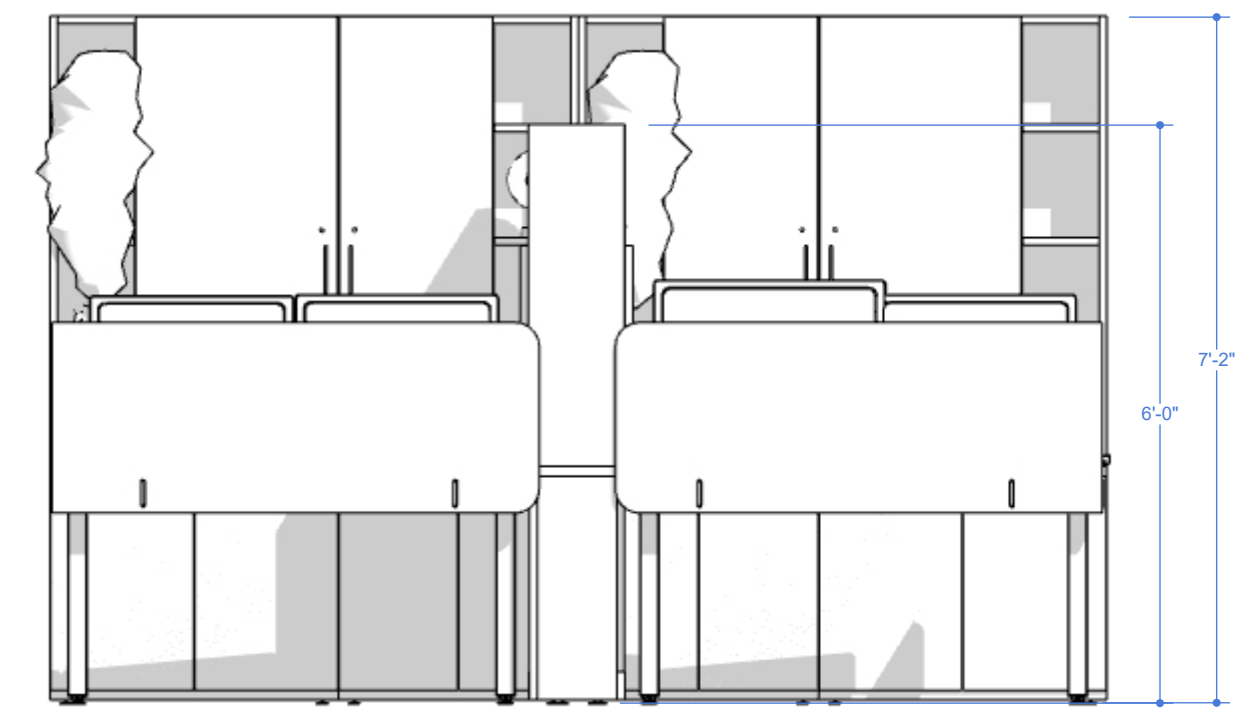

WORKSTATIONS

OPT-3

FEATURES

1. REAR: 86H Hinged Door Cabinets on Hinged Door Cabinets Below.
2. PERPENDICULAR: 72H Hinged Door Cabinet on Open Shelves Below.
3. 24D x 60W Height Adjustable Top with Clamp Mount Convenience Unit, Power Strip, Dual Monitor Arm, Wire Basket, and Screen.

3 01 Plan Scale: 1/4"=1'

3 02 Elevation Scale: 1/4"=1'

3 03 Elevation Scale: 1/4"=1'