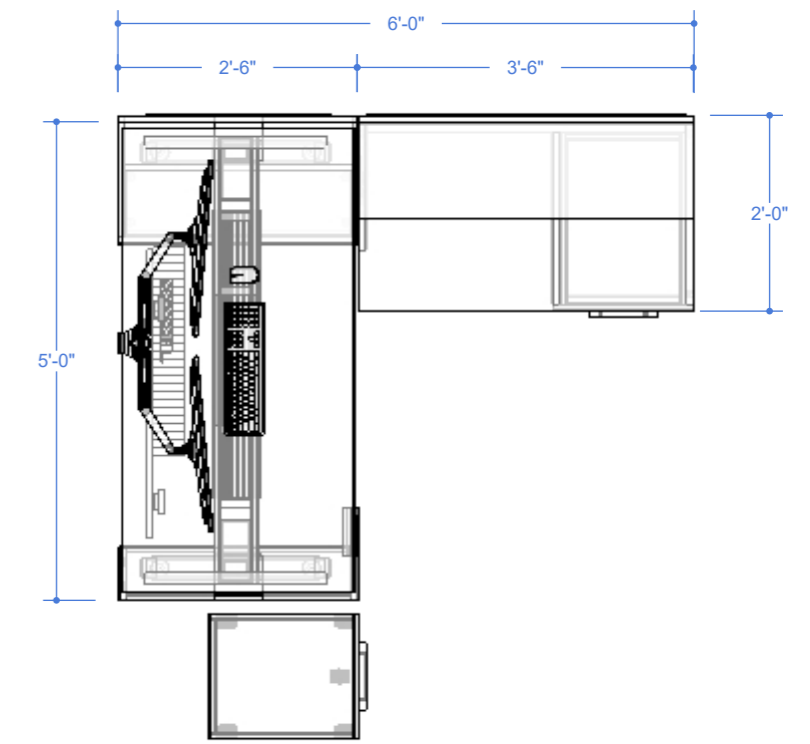

# Office 3013

## FEATURES

1. 60x 30D Height Adjustable Desk with Half Height Modesty Panel. Accessories Dual Monitor Arm, Clamp-Mounted Convenience Unit, Wire Basket, Vertical Wire Manager Sleeve.
2. 42W x 24D Fixed Return.
3. 17W FF Pedestal.
4. 30W L-Shelves.
5. Wall Mounted Tackboards.
6. Mobile Pedestal.

8  
01 Plan  
Scale: 1/2"=1'

8  
02 Elevation  
Scale: 1/2"=1'

8  
03 Elevation  
Scale: 1/2"=1'