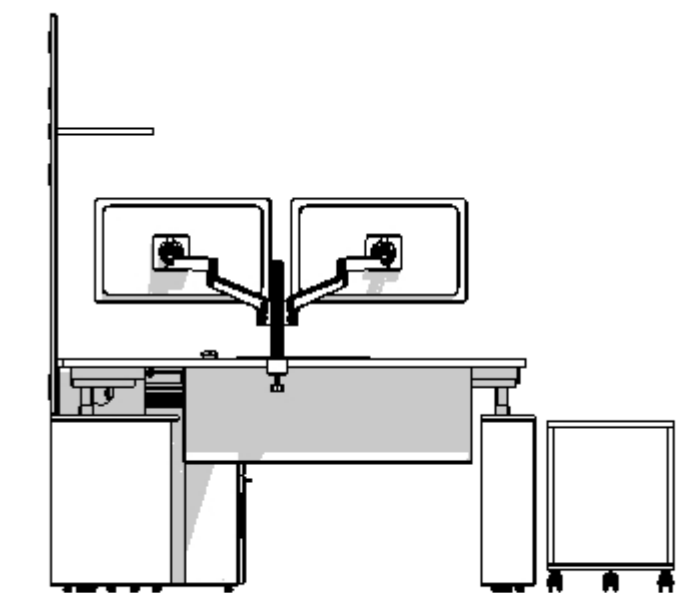

## FEATURES

1. 60x 30D Height Adjustable Desk with Half Height Modesty Panel. Accessories Dual Monitor Arm, Clamp-Mounted Convenience Unit, Wire Basket, Vertical Wire Manager Sleeve.
2. 42W x 24D Fixed Return.
3. 17W FF Pedestal.
4. 30W L-Shelves.
5. Wall Mounted Tackboards.
6. Mobile Pedestal.

8  
01 Plan  
Scale: 1/2"=1'

8  
02 Elevation  
Scale: 1/2"=1'

8  
03 Elevation  
Scale: 1/2"=1'