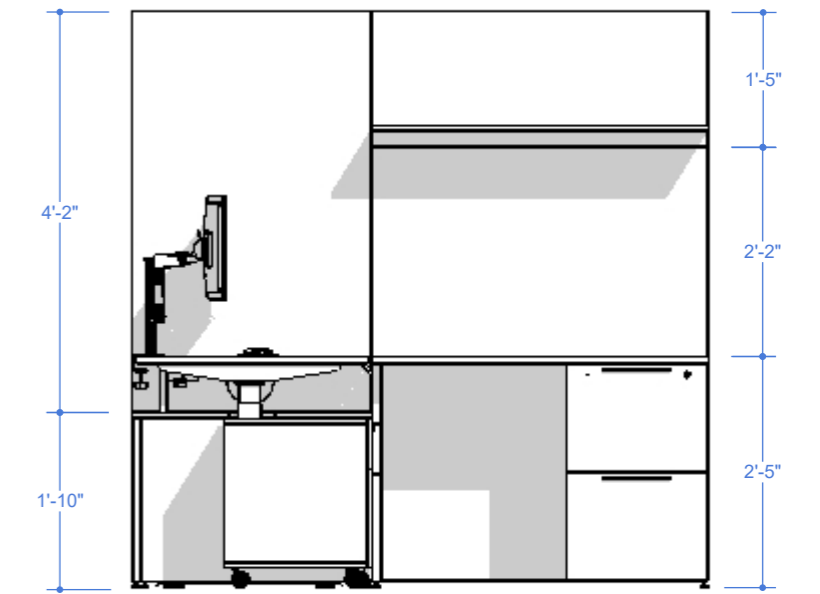

# Office 3013

## FEATURES

1. 60x 30D Height Adjustable Desk with Half Height Modesty Panel. Accessories Dual Monitor Arm, Clamp-Mounted Convenience Unit, Wire Basket, Vertical Wire Manager Sleeve.
2. 42W x 24D Fixed Return.
3. 17W FF Pedestal.
4. 30W L-Shelves.
5. Wall Mounted Tackboards.
6. Mobile Pedestal.

8  
01 Plan  
Scale: 1/2"=1'

8  
02 Elevation  
Scale: 1/2"=1'

8  
03 Elevation  
Scale: 1/2"=1'