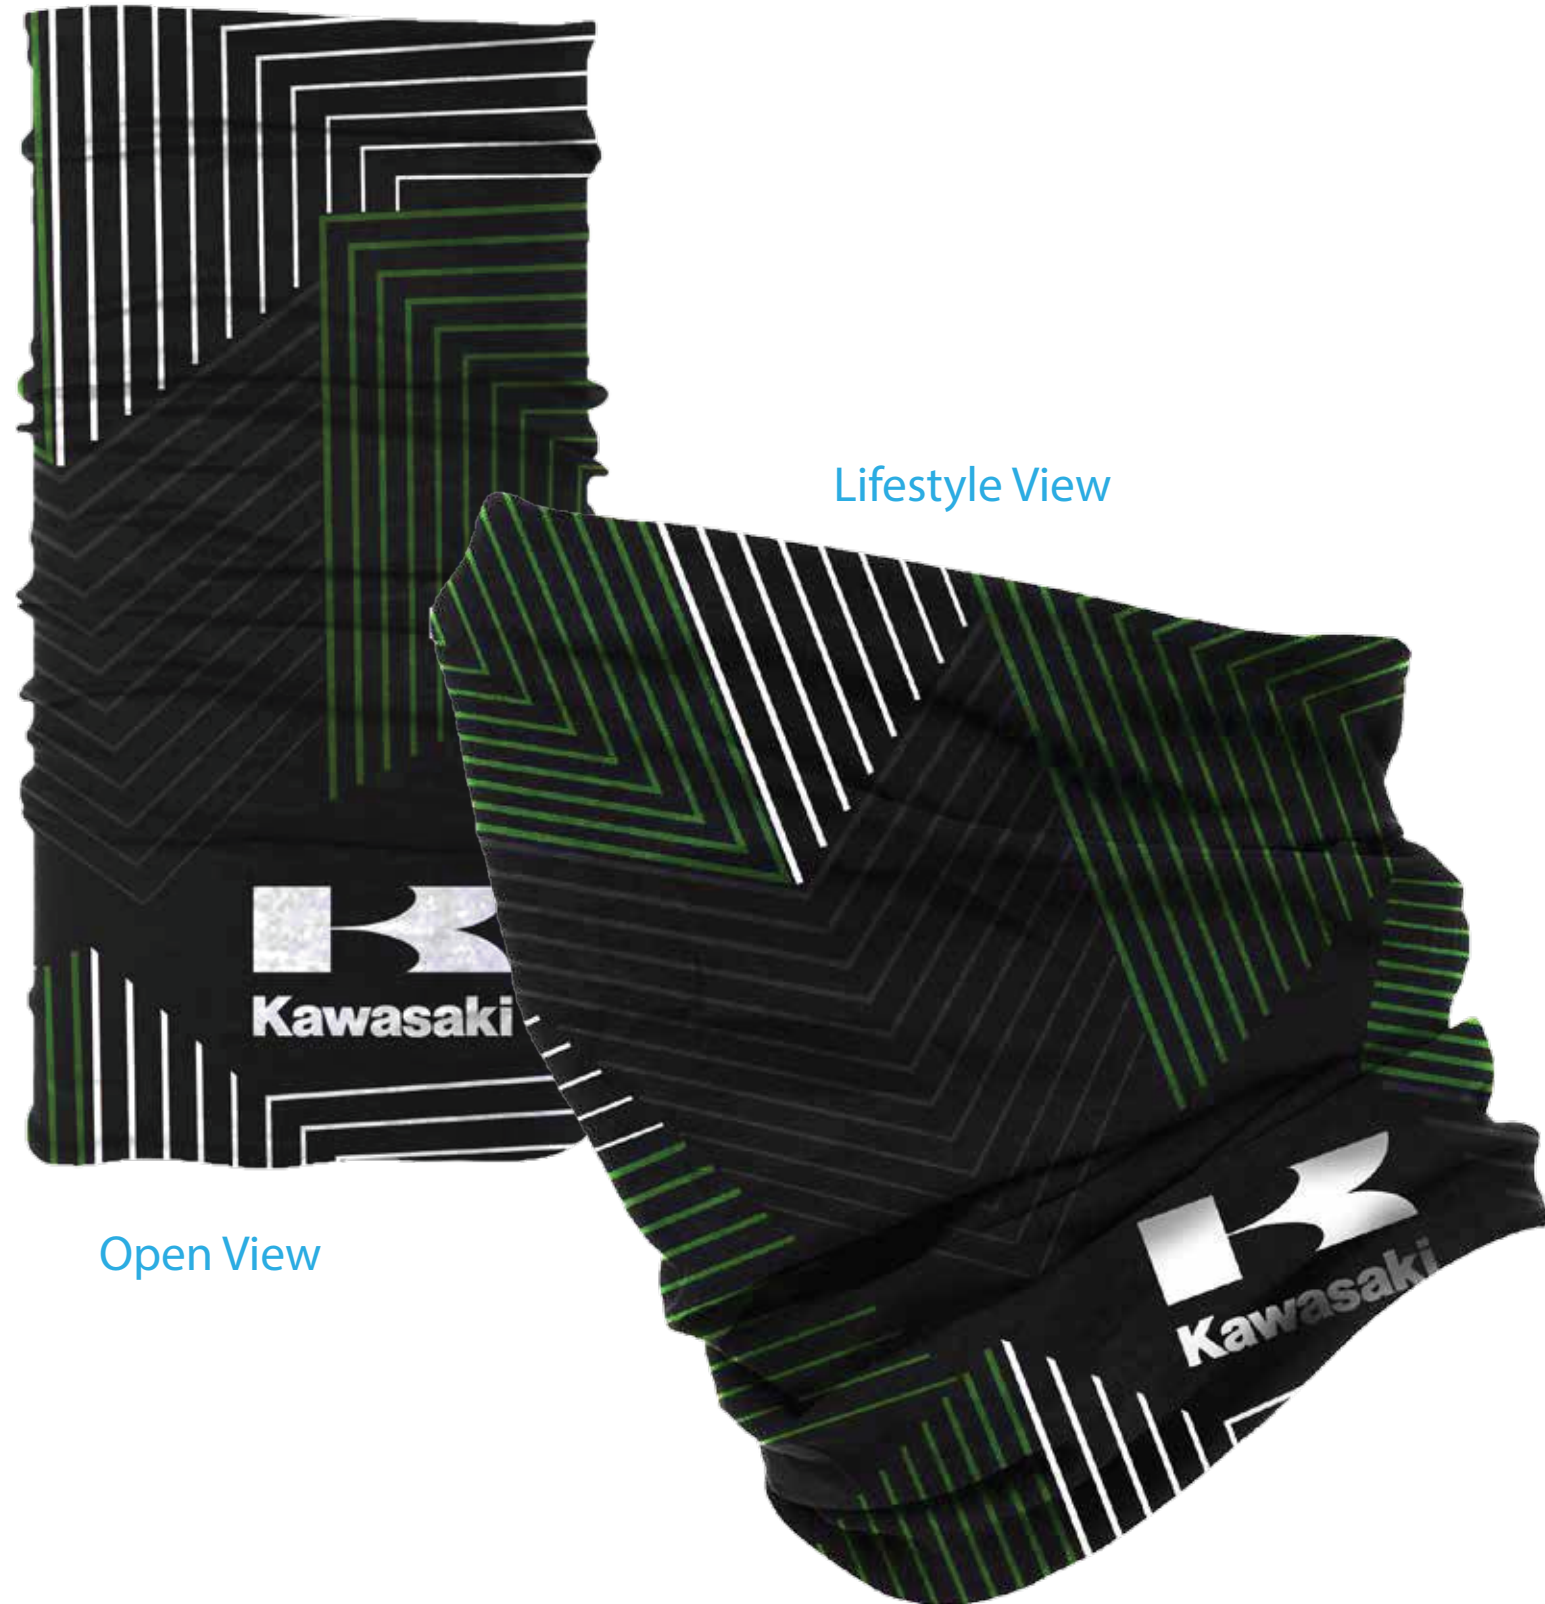

BOARD - 5

Open View

Lifestyle View

Open View

Lifestyle View

DAVINDER BANSAL - 416.617.1250

KAWASAKI RETAIL COLLECTION - MENS SHORTS

BOARD - 6