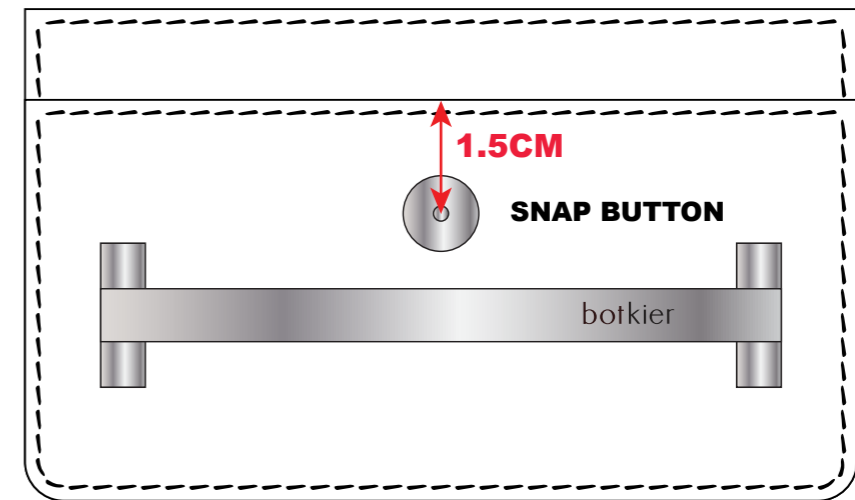

STITCH 6PLY - 8SPI

EDGE FINISH RAW EDGE W/ EDGE PAINT

ZIPPER

EXT : #3 METAL

COMMENTS

- ALL EDGES ARE RAW EDGE W/ EDGE PAINT unless indicated otherwise.
- Please refer reference samples & images where applicable.

**SAME SIZE & STYLE AS
#19F-1920 COBBLE HILL CARD CASE**

HARDWARE

HW-1394 BK
Die cut Zipper Puller-SM

HW-1912B LENNOX 9CM ARCH FLAP BAR

**NEW HARDWARE
OTHER THAN 9CM LENGTH,
ALL THE SAME AS #HW-1912
PLEASE DEVELOP FOR SRS**