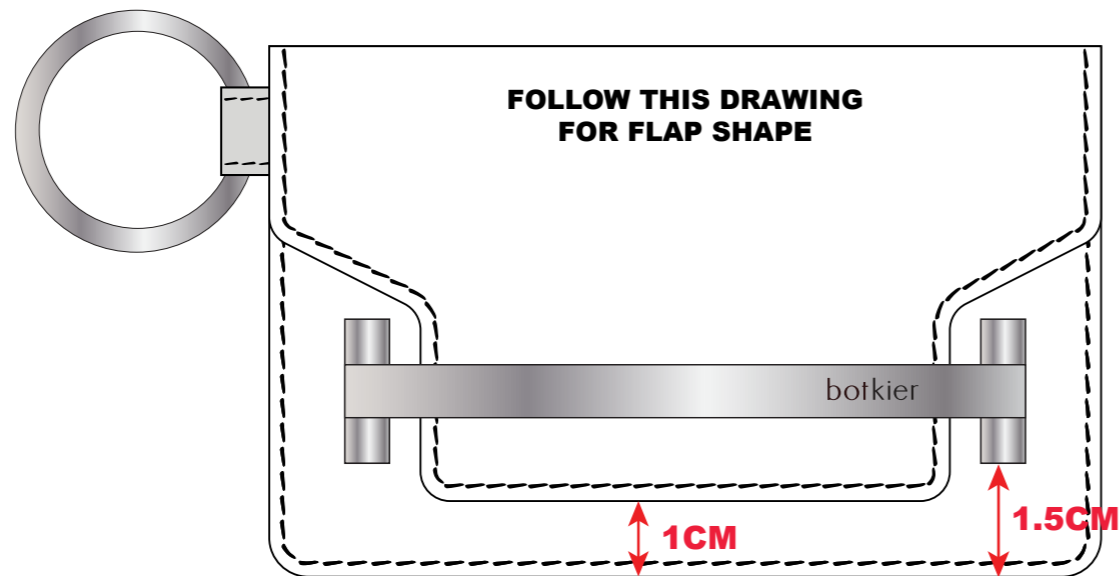

STITCH 6PLY - 8SPI

EDGE FINISH RAW EDGE W/ EDGE PAINT

ZIPPER

EXT : #3 METAL

COMMENTS

- ALL EDGES ARE RAW EDGE W/ EDGE PAINT unless indicated otherwise.
- Please refer reference samples & images where applicable.

**SAME SIZE & STYLE AS
#19F-1920 COBBLE HILL CARD CASE**

HARDWARE

HW-1394 BK
Die cut Zipper Puller-SM

HW-1912B LENNOX 9CM ARCH FLAP BAR

**NEW HARDWARE
OTHER THAN 9CM LENGTH,
ALL THE SAME AS #HW-1912
PLEASE DEVELOP FOR SRS**