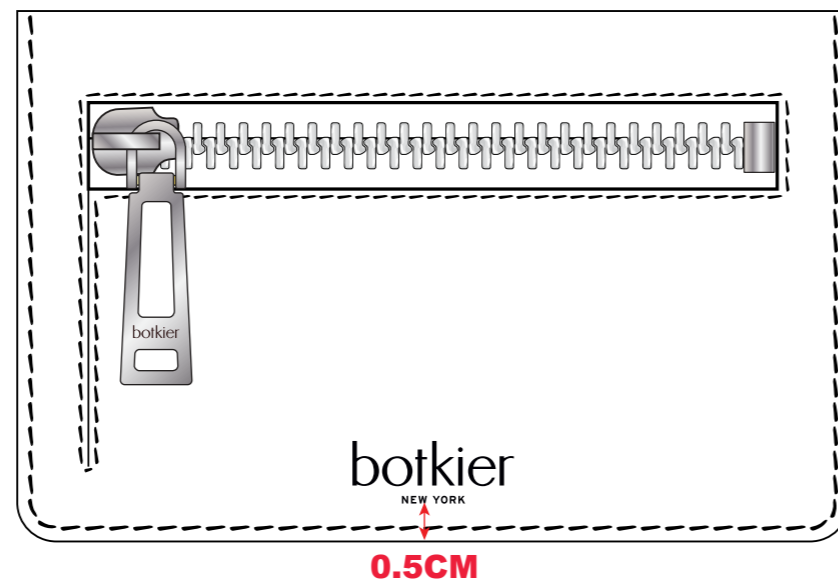

STITCH 6PLY - 8SPI

EDGE FINISH RAW EDGE W/ EDGE PAINT

ZIPPER

EXT : #3 METAL

COMMENTS

- ALL EDGES ARE RAW EDGE W/ EDGE PAINT unless indicated otherwise.
- Please refer reference samples & images where applicable.

**SAME SIZE & STYLE AS
#19F-1920 COBBLE HILL CARD CASE**

HARDWARE

HW-1394 BK
Die cut Zipper Puller-SM

HW-1912B LENNOX 9CM ARCH FLAP BAR

**NEW HARDWARE
OTHER THAN 9CM LENGTH,
ALL THE SAME AS #HW-1912
PLEASE DEVELOP FOR SRS**