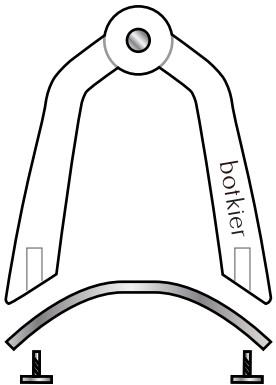

**HW-1954 LUCITE BAR HANDLE**  
**OPTION1**

USE SAME BRIDGE  
AS #HW-1865

CENTER BAR **LUCITE**

**HW-1954 LUCITE BAR HANDLE**  
**OPTION2**

FEB 20TH  
LUCITE BRIDGE  
SHAPE REVISED

CENTER BAR **CLEAR LUCITE**