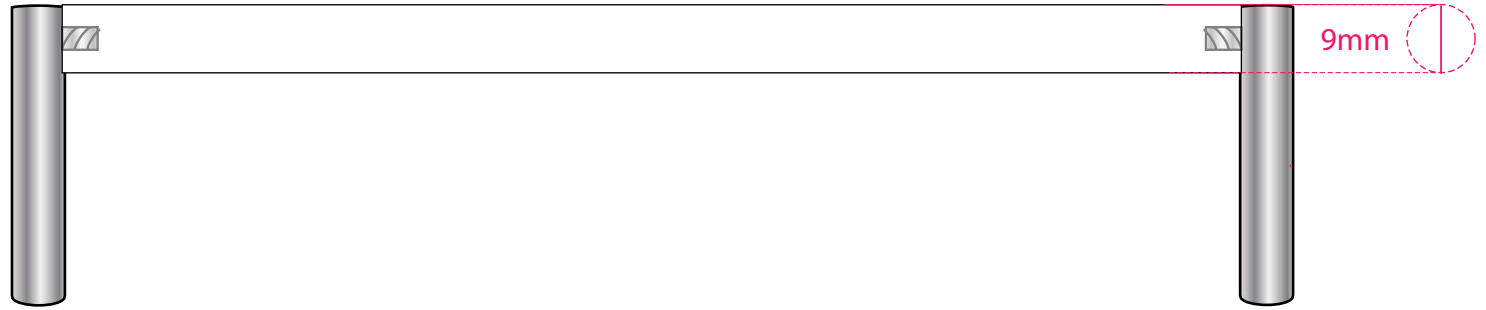

**HW-1954 LUCITE BAR HANDLE**  
**OPTION1**

USE SAME BRIDGE  
AS #HW-1865

CENTER BAR **LUCITE**

**HW-1954 LUCITE BAR HANDLE**  
**OPTION2**

FEB 20TH  
LUCITE BRIDGE  
SHAPE REVISED

CENTER BAR **CLEAR LUCITE**