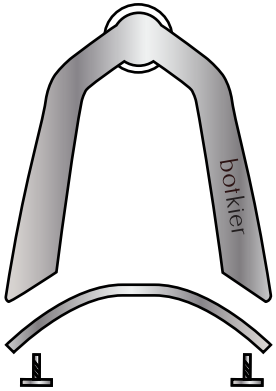

**HW-1954 LUCITE BAR HANDLE**  
**OPTION1**

USE SAME BRIDGE  
AS #HW-1865

CENTER BAR **LUCITE**

**HW-1954 LUCITE BAR HANDLE**  
**OPTION2**

FEB 20TH  
LUCITE BRIDGE  
SHAPE REVISED

CENTER BAR **CLEAR LUCITE**