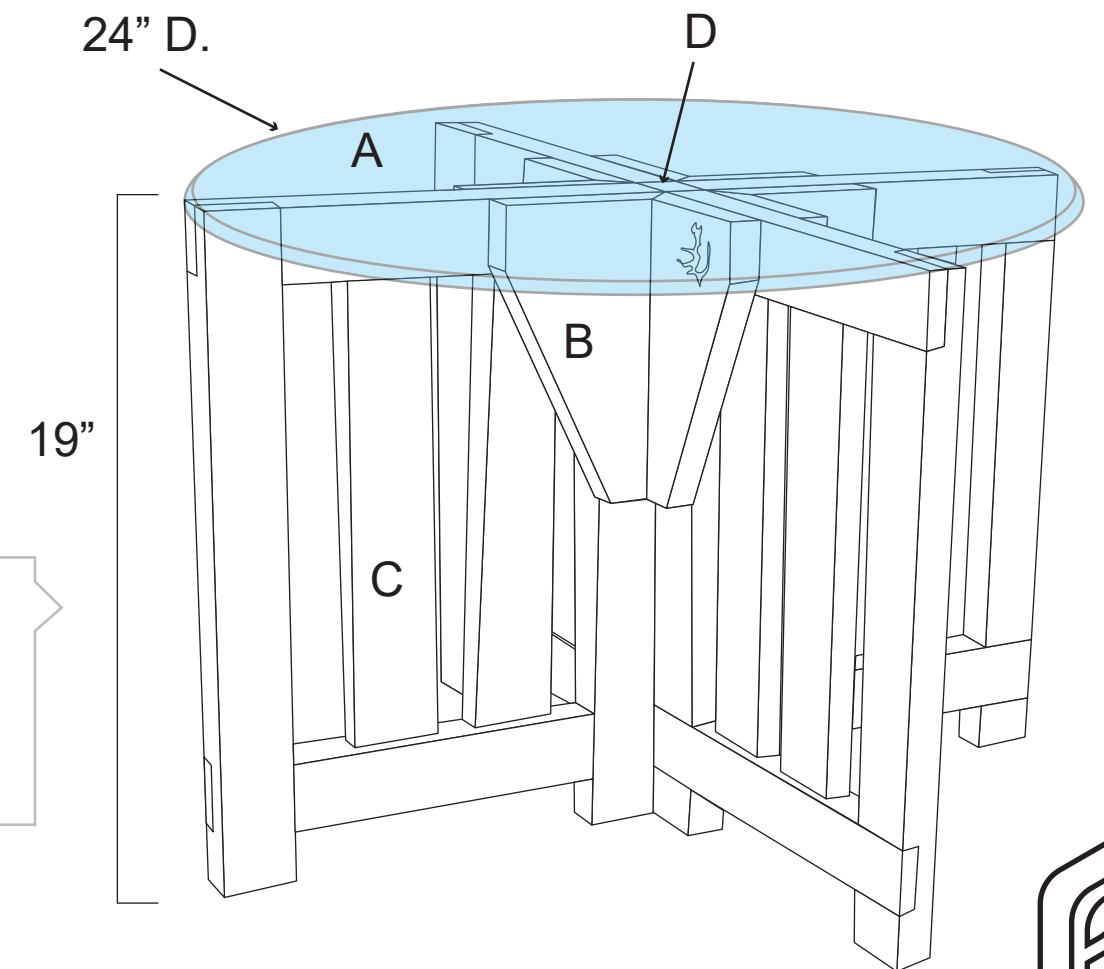

MISSION STYLE COFFEE TABLE

FINAL* PRODUCT

FINAL PIECE IS A 19" TALL, GLASS TOPPED COFFEE TABLE. FOUR MISSION STYLE PANELS OF SAPELE, ACCENTED BY MITERED WHITE MAPLE SUPPORTS.

TOP VIEW CAPTURES TRADITIONAL QUILTING AND WOOD WORKING PATTERNS.

ALL JOINERY IS VISIBLE, HONEST, AND DOES NOT USE ANY HIDDEN HARDWARE.

TABLE FULLY ASSEMBLED, SANDED, AWAITING OIL FINISH.

- A - 24" DIAMETER, 1/2" THICK BEVELED EDGE GLASS
- B - MITERED WHITE MAPLE PANELS
- C - SAPELE MISSION STYLE PANELS
- D - ENGRAVED ACCENT (ADDED AT LATER DATE)