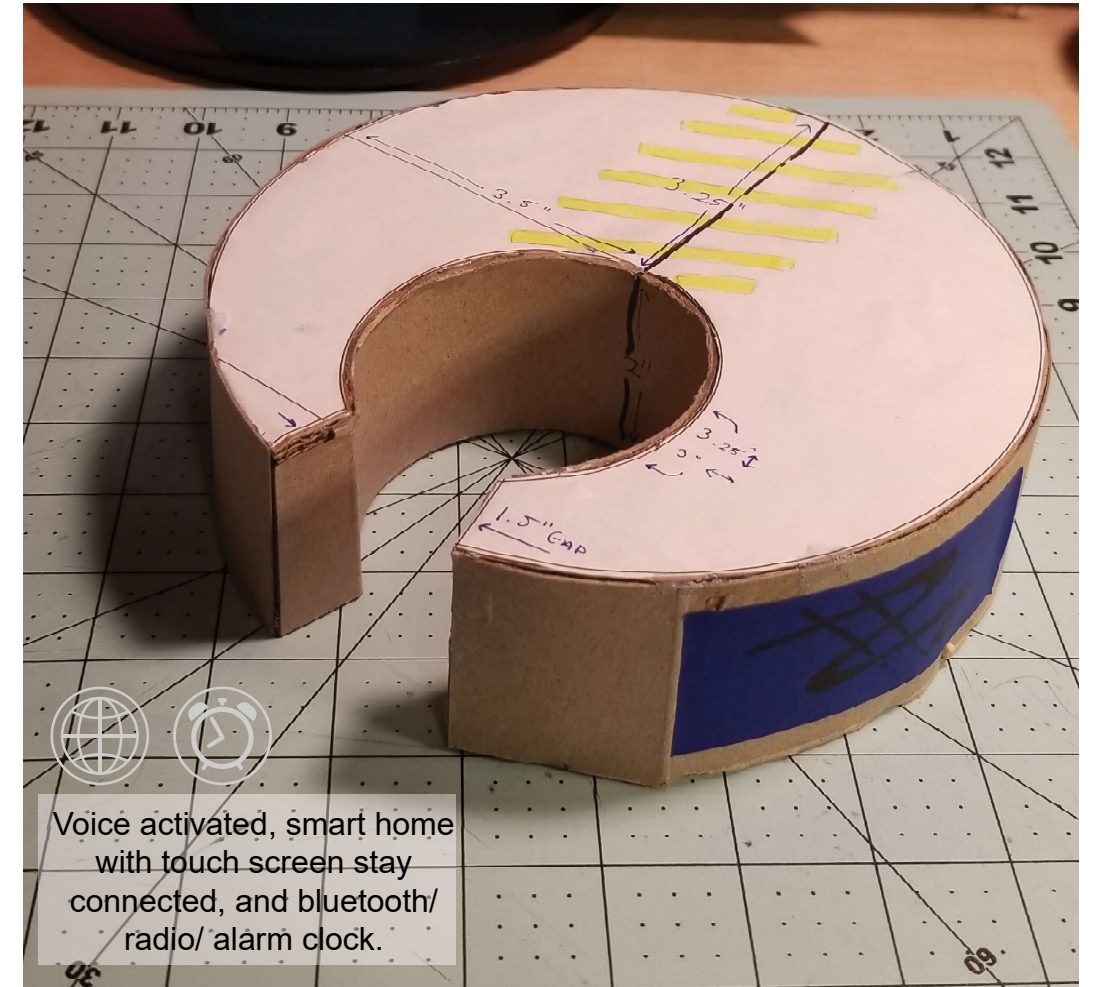

"The OMEGA"

(Low Profile)

Form captures 4.5 out of 5 features

- Alarm clock
- Wireless charging
- Wallet
- Key
- Globe