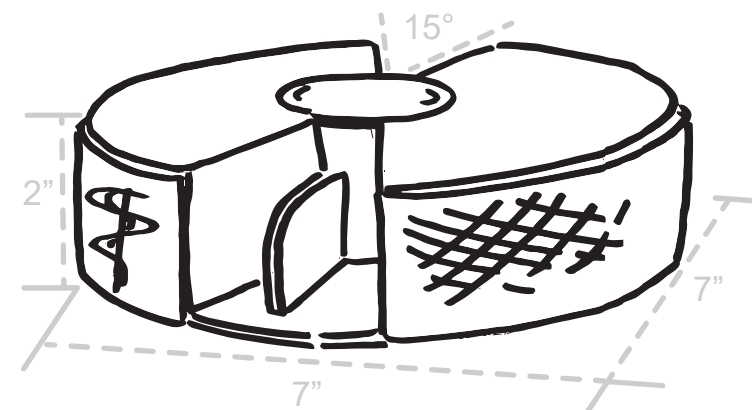

"The OMEGA"

(Low Profile)

Form captures 4.5 out of 5 features

- Alarm clock
- Wireless charging
- Wallet
- Key
- Globe