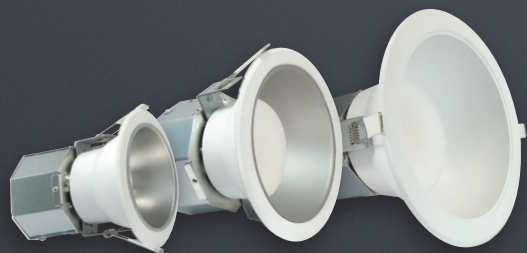

Utilize one downlight for your entire project! 3 CCTs + 4 Lumen Outputs = 12 Possibilities

4", 6" and 8" Quartz™ LED Downlight Series

New Construction or Retrofit existing frames

Tunable Wattage tunes lumen output for different ceiling heights.

Tunable White changes color temperature between 3000K, 3500K or 4000K.

Visit www.noralighting.com for more information.

NORA[®]
LIGHTING