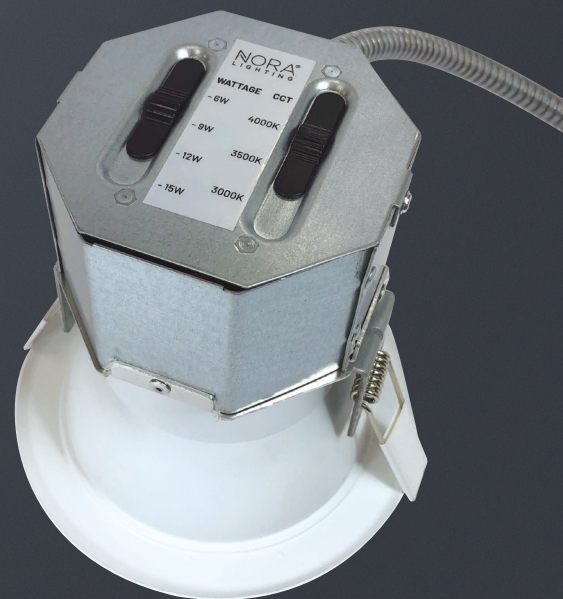

Utilize one downlight for your entire project! 3 CCTs + 4 Lumen Outputs = 12 Possibilities

4", 6" and 8" Quartz™ LED Downlight Series

New Construction or Retrofit existing frames

Tunable Wattage tunes lumen output for different ceiling heights.

Tunable White changes color temperature between 3000K, 3500K or 4000K.

Visit www.noralighting.com for more information.

NORA[®]
LIGHTING