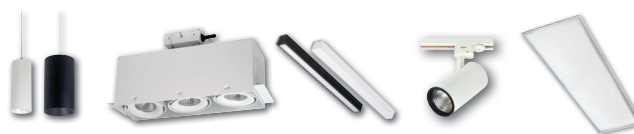

iLENE LED Pendant 2", 3", 5" to 2000 lm	LED Multiples 1 to 3 Lamps	LED Bravo Frost 12" to 32", 500 lm/ft	LED Jason Track 18W, 26W, 33W	LED Panels 1x4, 2x2, 2x4