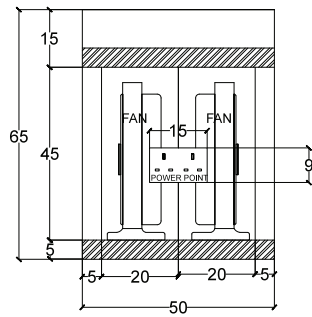

Rocky Master - Delfi Orchard  
Planter Box

TOP VIEW

LEFT SIDE VIEW

FRONT VIEW

RIGHT SIDE VIEW

BACK VIEW

SCALE 1:20