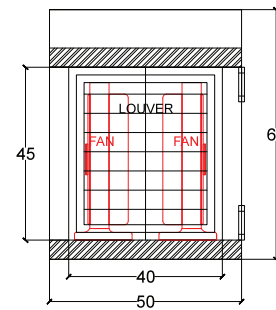

Rocky Master - Delfi Orchard  
Planter Box

TOP VIEW

LEFT SIDE VIEW

FRONT VIEW

RIGHT SIDE VIEW

BACK VIEW

SCALE 1:20