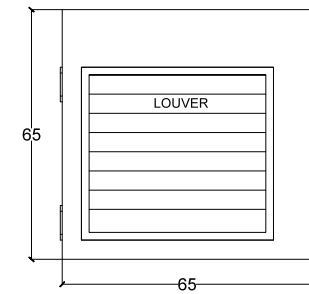

Rocky Master - Delfi Orchard  
Planter Box

TOP VIEW

LEFT SIDE VIEW

FRONT VIEW

RIGHT SIDE VIEW

BACK VIEW

SCALE 1:20