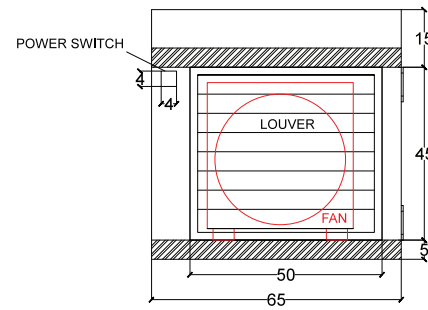

Rocky Master - Delfi Orchard  
Planter Box

TOP VIEW

LEFT SIDE VIEW

FRONT VIEW

RIGHT SIDE VIEW

BACK VIEW

SCALE 1:20