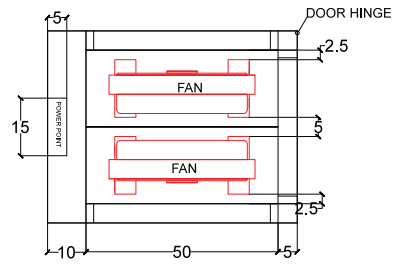

Rocky Master - Delfi Orchard  
Planter Box

TOP VIEW

LEFT SIDE VIEW

FRONT VIEW

RIGHT SIDE VIEW

BACK VIEW

SCALE 1:20